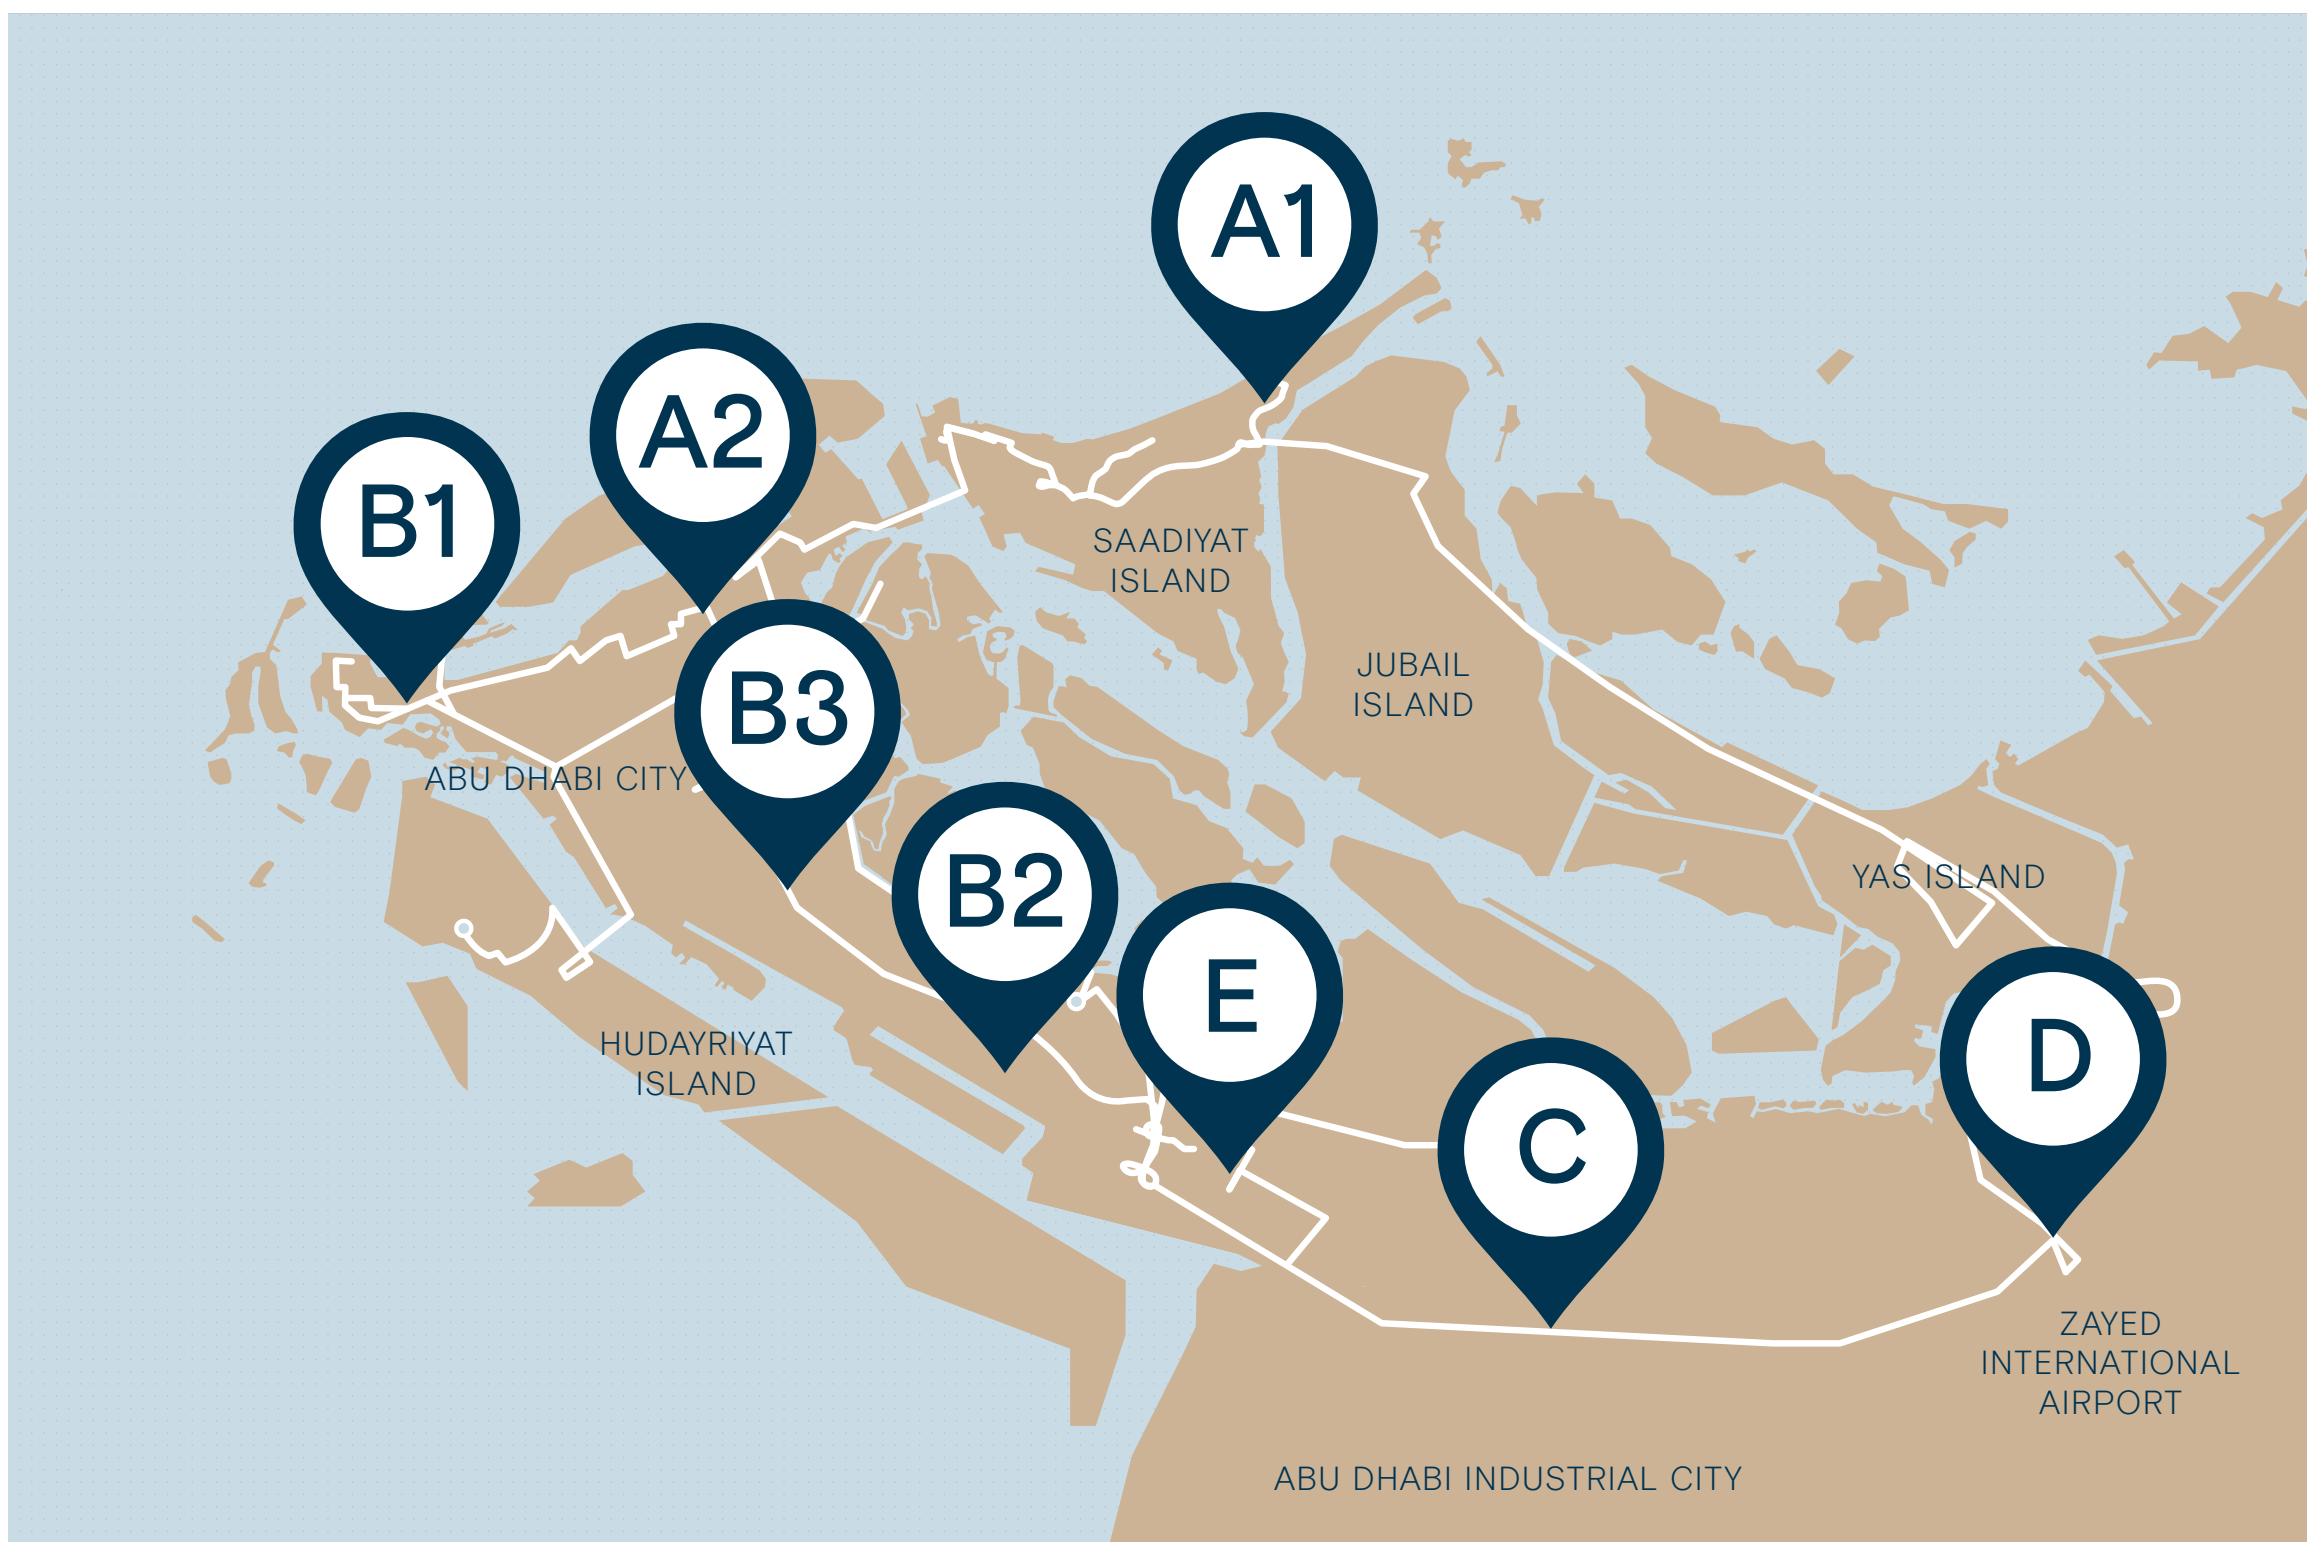

SCAN HERE
Scan here to access the Abu Dhabi bus timings

SHARE YOUR JOURNEY

@visitabudhabi
#inabudhabi

For more info, visit visitabudhabi.ae

THE SHUTTLE BUSES FOLLOW THE 8 ROUTES BELOW

ROUTE A1

- 1 Saadiyat Rotana Resort & Villas
- 2 St. Regis – Saadiyat
- 3 Manarat Al Saadiyat / Berkeley Abu Dhabi
- 4 Mamsha Al Saadiyat
- 5 Louvre Abu Dhabi
- 6 Abrahamic Family House

ROUTE A2

- 7 Mamsha Al Saadiyat
- 8 City Seasons Al Hamra Hotel
- 9 Novel Hotel City Center
- 10 WTC Mall
- 11 Qasr Al Hosn
- 12 Qasr Al Watan

ROUTE B1

- 13 Grand Hyatt Abu Dhabi Hotel
- 14 Etihad Towers
- 15 St. Regis – Corniche
- 16 Heritage Village
- 17 Rixos Marina / Marina Mall
- 18 The Founder's Memorial / Emirates Palace
- 19 Qasr Al Watan

ROUTE B2

- 20 Qasr Al Watan
- 21 Grand Millennium Al Wahda
- 22 Umm Al Emarat Park / Millennium Al Rawdah Hotel
- 23 Sheikh Zayed Grand Mosque

ROUTE B3

- 24 Abu Dhabi Cruise Terminal
- 25 Warehouse 421
- 26 Souq Al Mina
- 27 Rosewood Abu Dhabi
- 28 Reem Mall
- 29 Sheikh Zayed Grand Mosque

ROUTE C

- 30 Zayed International Airport
- 31 Premier Inn Abu Dhabi Airport
- 32 Ritz-Carlton Abu Dhabi Grand Canal
- 33 Sheikh Zayed Grand Mosque
- 34 Andaz Capital Gate Hotel

ROUTE D

- 35 Zayed International Airport
- 36 Emirates Park Zoo & Resort
- 37 Warner Bros. World Abu Dhabi / Yas Waterworld
- 38 Ferrari World Abu Dhabi
- 39 Mamsha Al Saadiyat

ROUTE E

- 40 Fairmont Bab Al Bahr
- 41 Shangri-La Qaryat Al Beri
- 42 Al Qana
- 43 Ritz-Carlton Abu Dhabi Grand Canal
- 44 Sheikh Zayed Grand Mosque