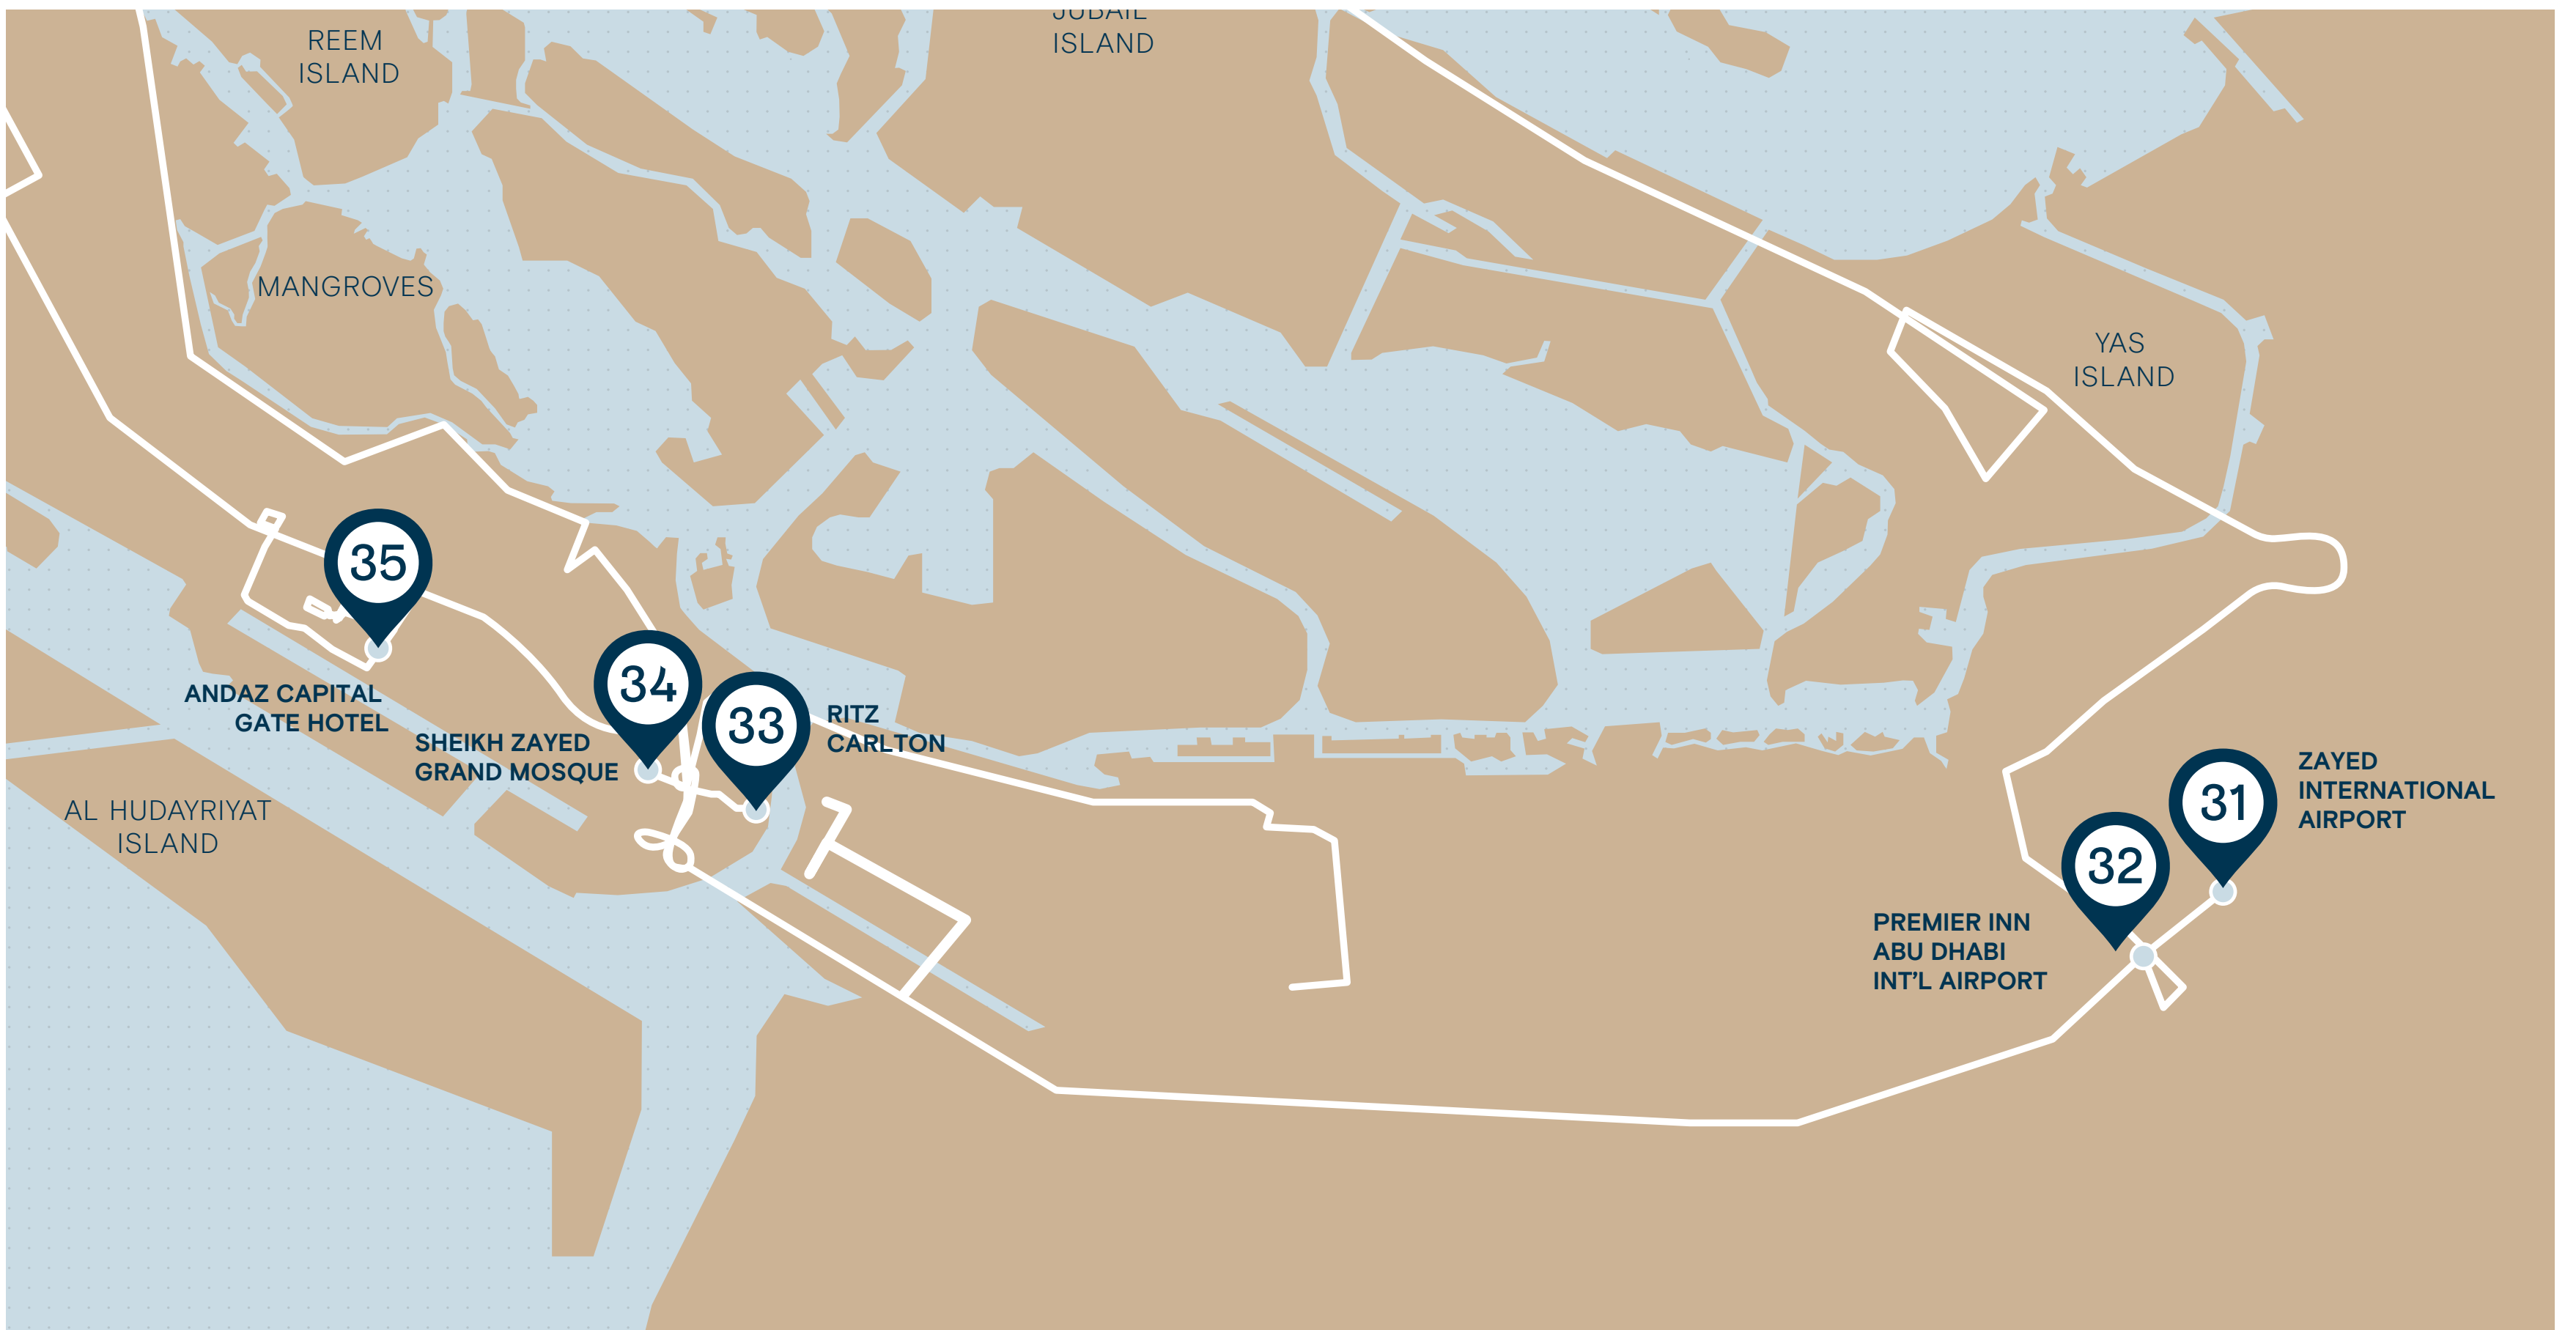

experience abu dhabi | ROUTE C

ROUTE C

Bus Number	31 Zayed International Airport		32 Premier Inn Abu Dhabi International Airport		33 Ritz Carlton		34 Sheikh Zayed Grand Mosque		35 Andaz Capital Gate Hotel	
	Arrival	Departure	Arrival	Departure	Arrival	Departure	Arrival	Departure	Arrival	Departure
B7	9:00	9:05	9:20	9:25	9:45	9:50	9:55	10:00	10:10	10:15
B7	13:00	13:05	13:20	13:25	13:45	13:50	13:55	14:00	14:10	14:15
B8	17:00	17:05	17:20	17:25	17:45	17:50	17:55	18:00	18:10	18:15
B8	20:00	20:05	20:20	20:25	20:45	20:50	20:55	21:00	21:10	21:15

Bus Number	35 Andaz Capital Gate Hotel		34 Sheikh Zayed Grand Mosque		33 Ritz Carlton		32 Premier Inn Abu Dhabi International Airport		31 Zayed International Airport	
	Arrival	Departure	Arrival	Departure	Arrival	Departure	Arrival	Departure	Arrival	Departure
B7	9:55	10:00	10:10	10:15	10:20	10:25	10:45	10:50	11:00	11:05
B7	13:55	14:00	14:10	14:15	14:20	14:25	14:45	14:50	15:00	15:05
B8	17:55	18:00	18:10	18:15	18:20	18:25	18:45	18:50	19:00	19:05
B8	20:55	21:00	21:10	21:15	21:20	21:25	21:45	21:50	22:00	22:05