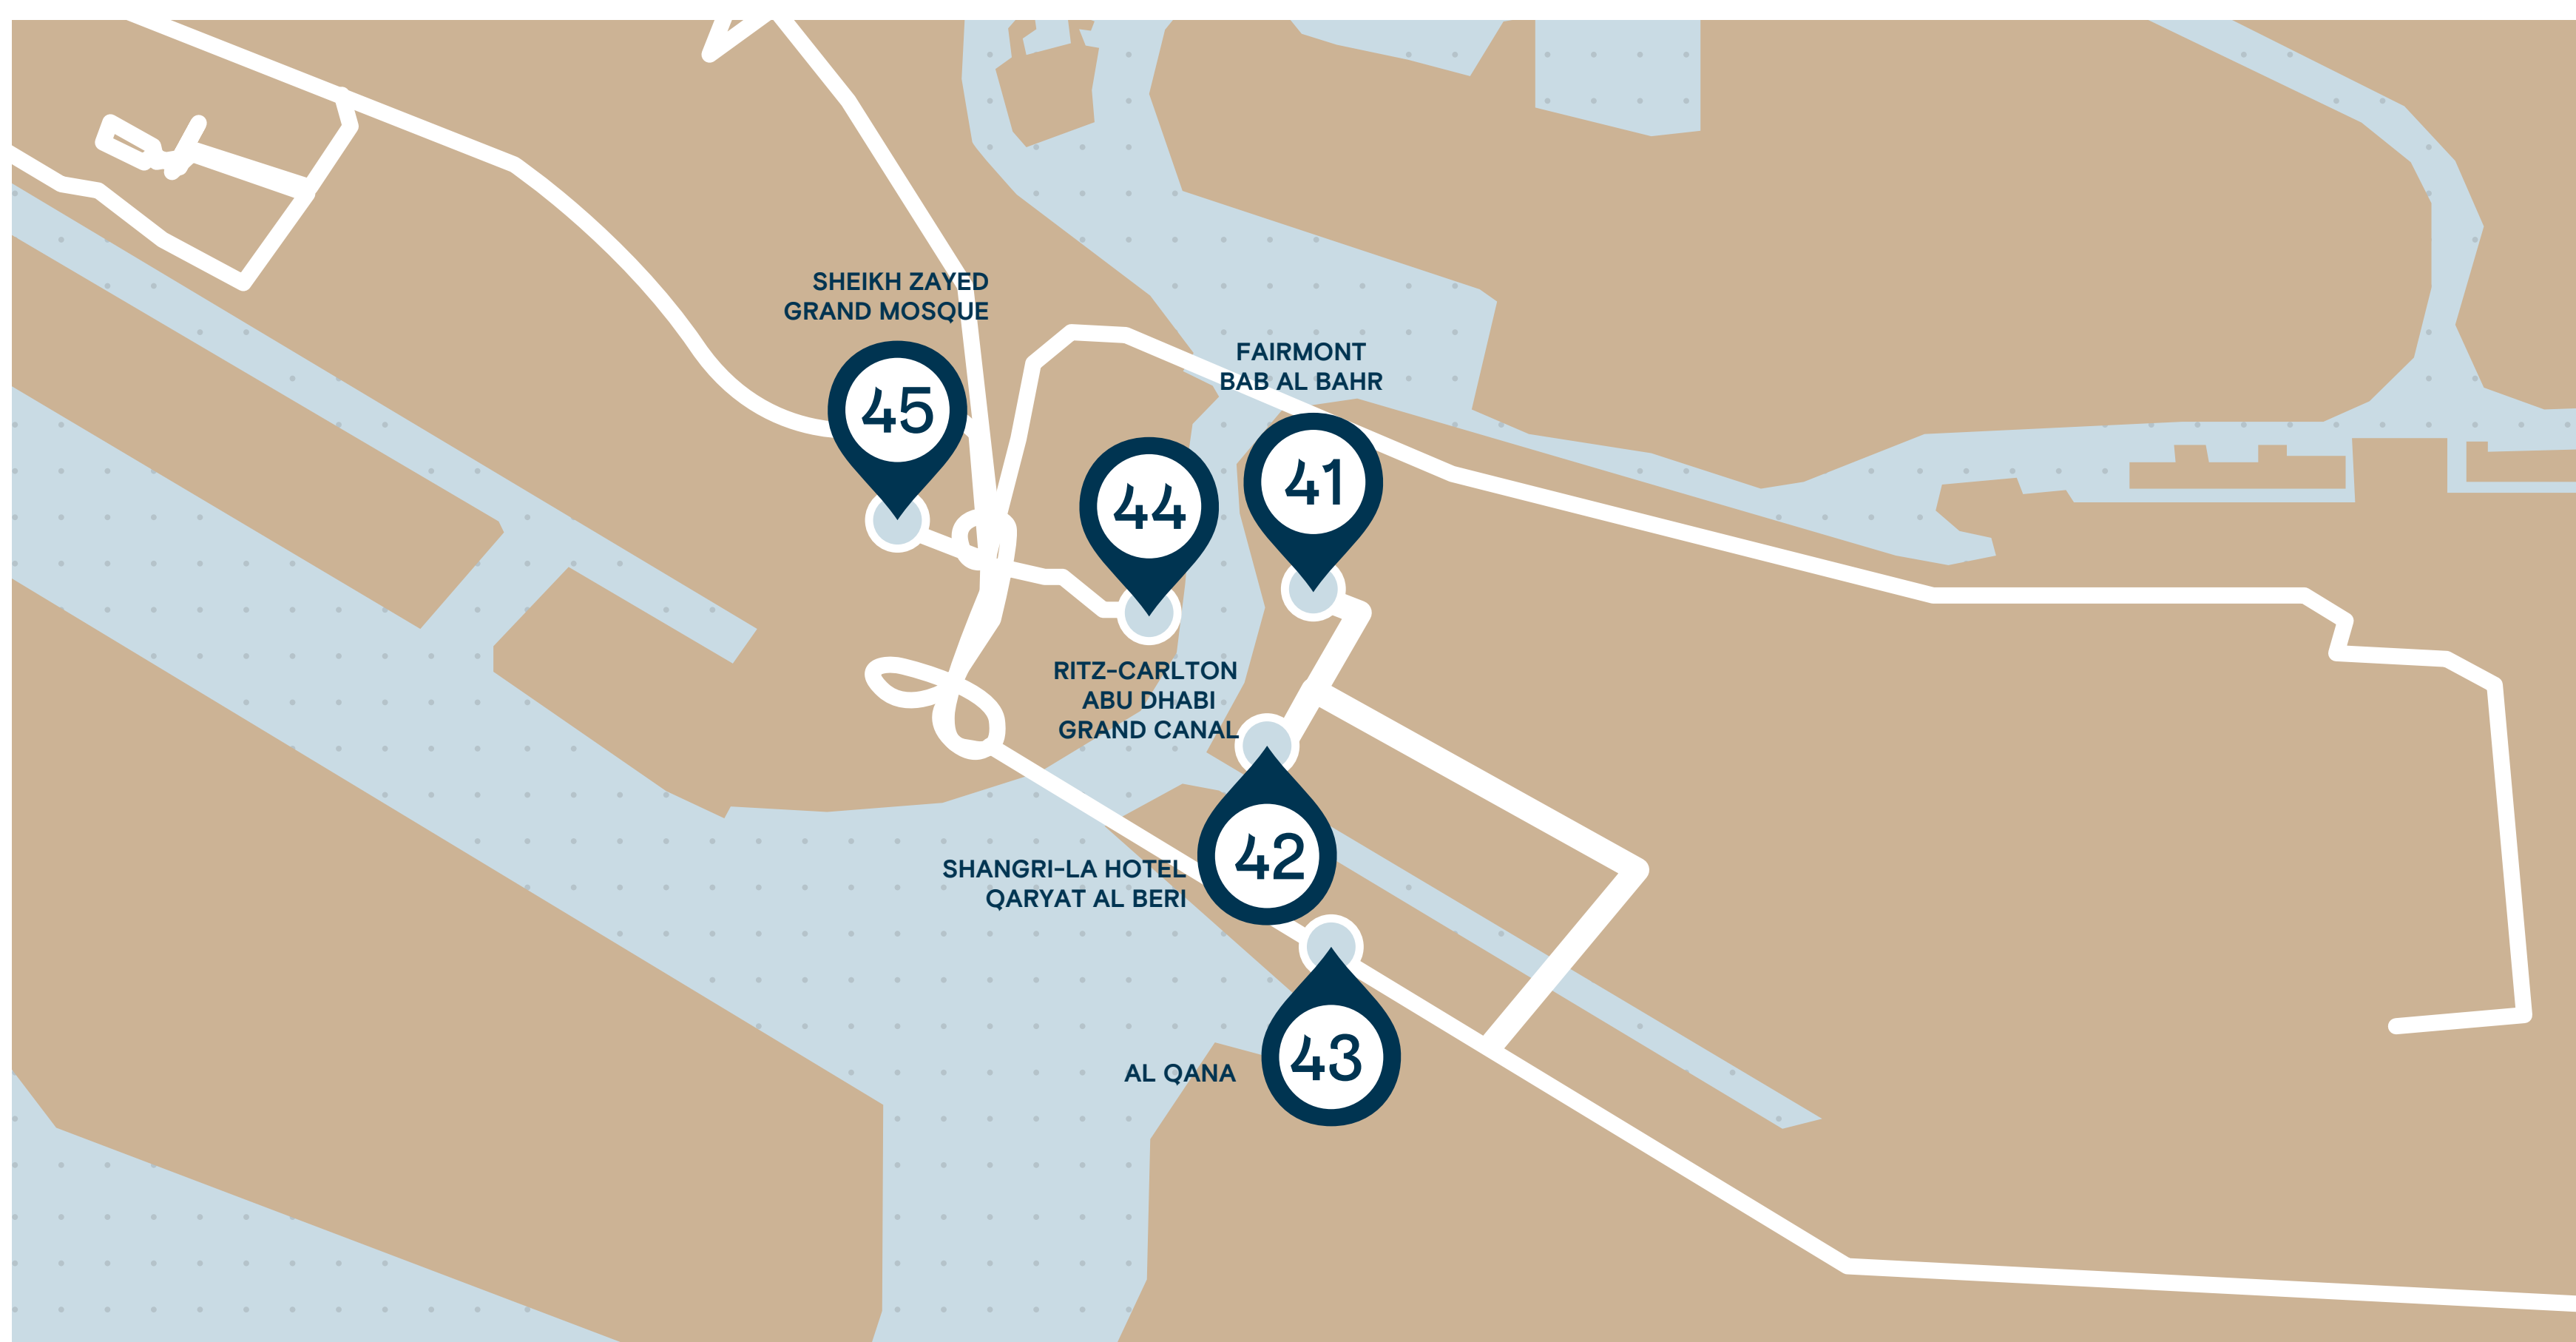

ROUTE A2

- 7 Mamsha Al Saadiyat
- 8 City Seasons Al Hamra Hotel
- 9 Novel Hotel City Center
- 10 WTC Mall
- 11 Qasr Al Hosn
- 12 Qasr Al Watan

ROUTE B1

- 13 Grand Hyatt Abu Dhabi Hotel
- 14 Etihad Towers
- 15 St. Regis - Corniche
- 16 Heritage Village
- 17 Rixos Marina / Marina Mall
- 18 The Founder's Memorial / Emirates Palace
- 19 Qasr Al Watan

ROUTE B2

- 20 Qasr Al Watan
- 21 Grand Millennium Al Wahda
- 22 Umm Al Emarat Park / Millennium Al Rawdah Hotel
- 23 Sheikh Zayed Grand Mosque

ROUTE B3

- 24 Abu Dhabi Cruise Terminal
- 25 Warehouse 421
- 26 Souq Al Mina
- 27 Rosewood Abu Dhabi
- 28 Reem Mall
- 29 Sheikh Zayed Grand Mosque

ROUTE C

- 30 Zayed International Airport
- 31 Premier Inn Abu Dhabi Airport
- 32 Ritz-Carlton Abu Dhabi Grand Canal
- 33 Sheikh Zayed Grand Mosque
- 34 Andaz Capital Gate Hotel

ROUTE D

- 35 Zayed International Airport
- 36 Emirates Park Zoo & Resort
- 37 Warner Bros. World Abu Dhabi / Yas Waterworld
- 38 Ferrari World Abu Dhabi
- 39 Mamsha Al Saadiyat

ROUTE E

- 40 Fairmont Bab Al Bahr
- 41 Shangri-La Qaryat Al Beri
- 42 Al Qana
- 43 Ritz-Carlton Abu Dhabi Grand Canal
- 44 Sheikh Zayed Grand Mosque

experience abu dhabi | ROUTE E

ROUTE E

Bus Number	41 Fairmont Bab Al Bahr		42 Shangri-La Hotel		43 Al Qana		44 Ritz-Carlton Abu Dhabi, Grand Canal		45 Sheikh Zayed Grand Mosque	
	Arrival	Departure	Arrival	Departure	Arrival	Departure	Arrival	Departure	Arrival	Departure
B11	10:00	10:05	10:10	10:15	10:25	10:30	10:45	10:50	10:55	11:00
B11	12:00	12:05	12:10	12:15	12:25	12:30	12:45	12:50	12:55	13:00
B11	15:00	15:05	15:10	15:15	15:25	15:30	15:45	15:50	15:55	16:00