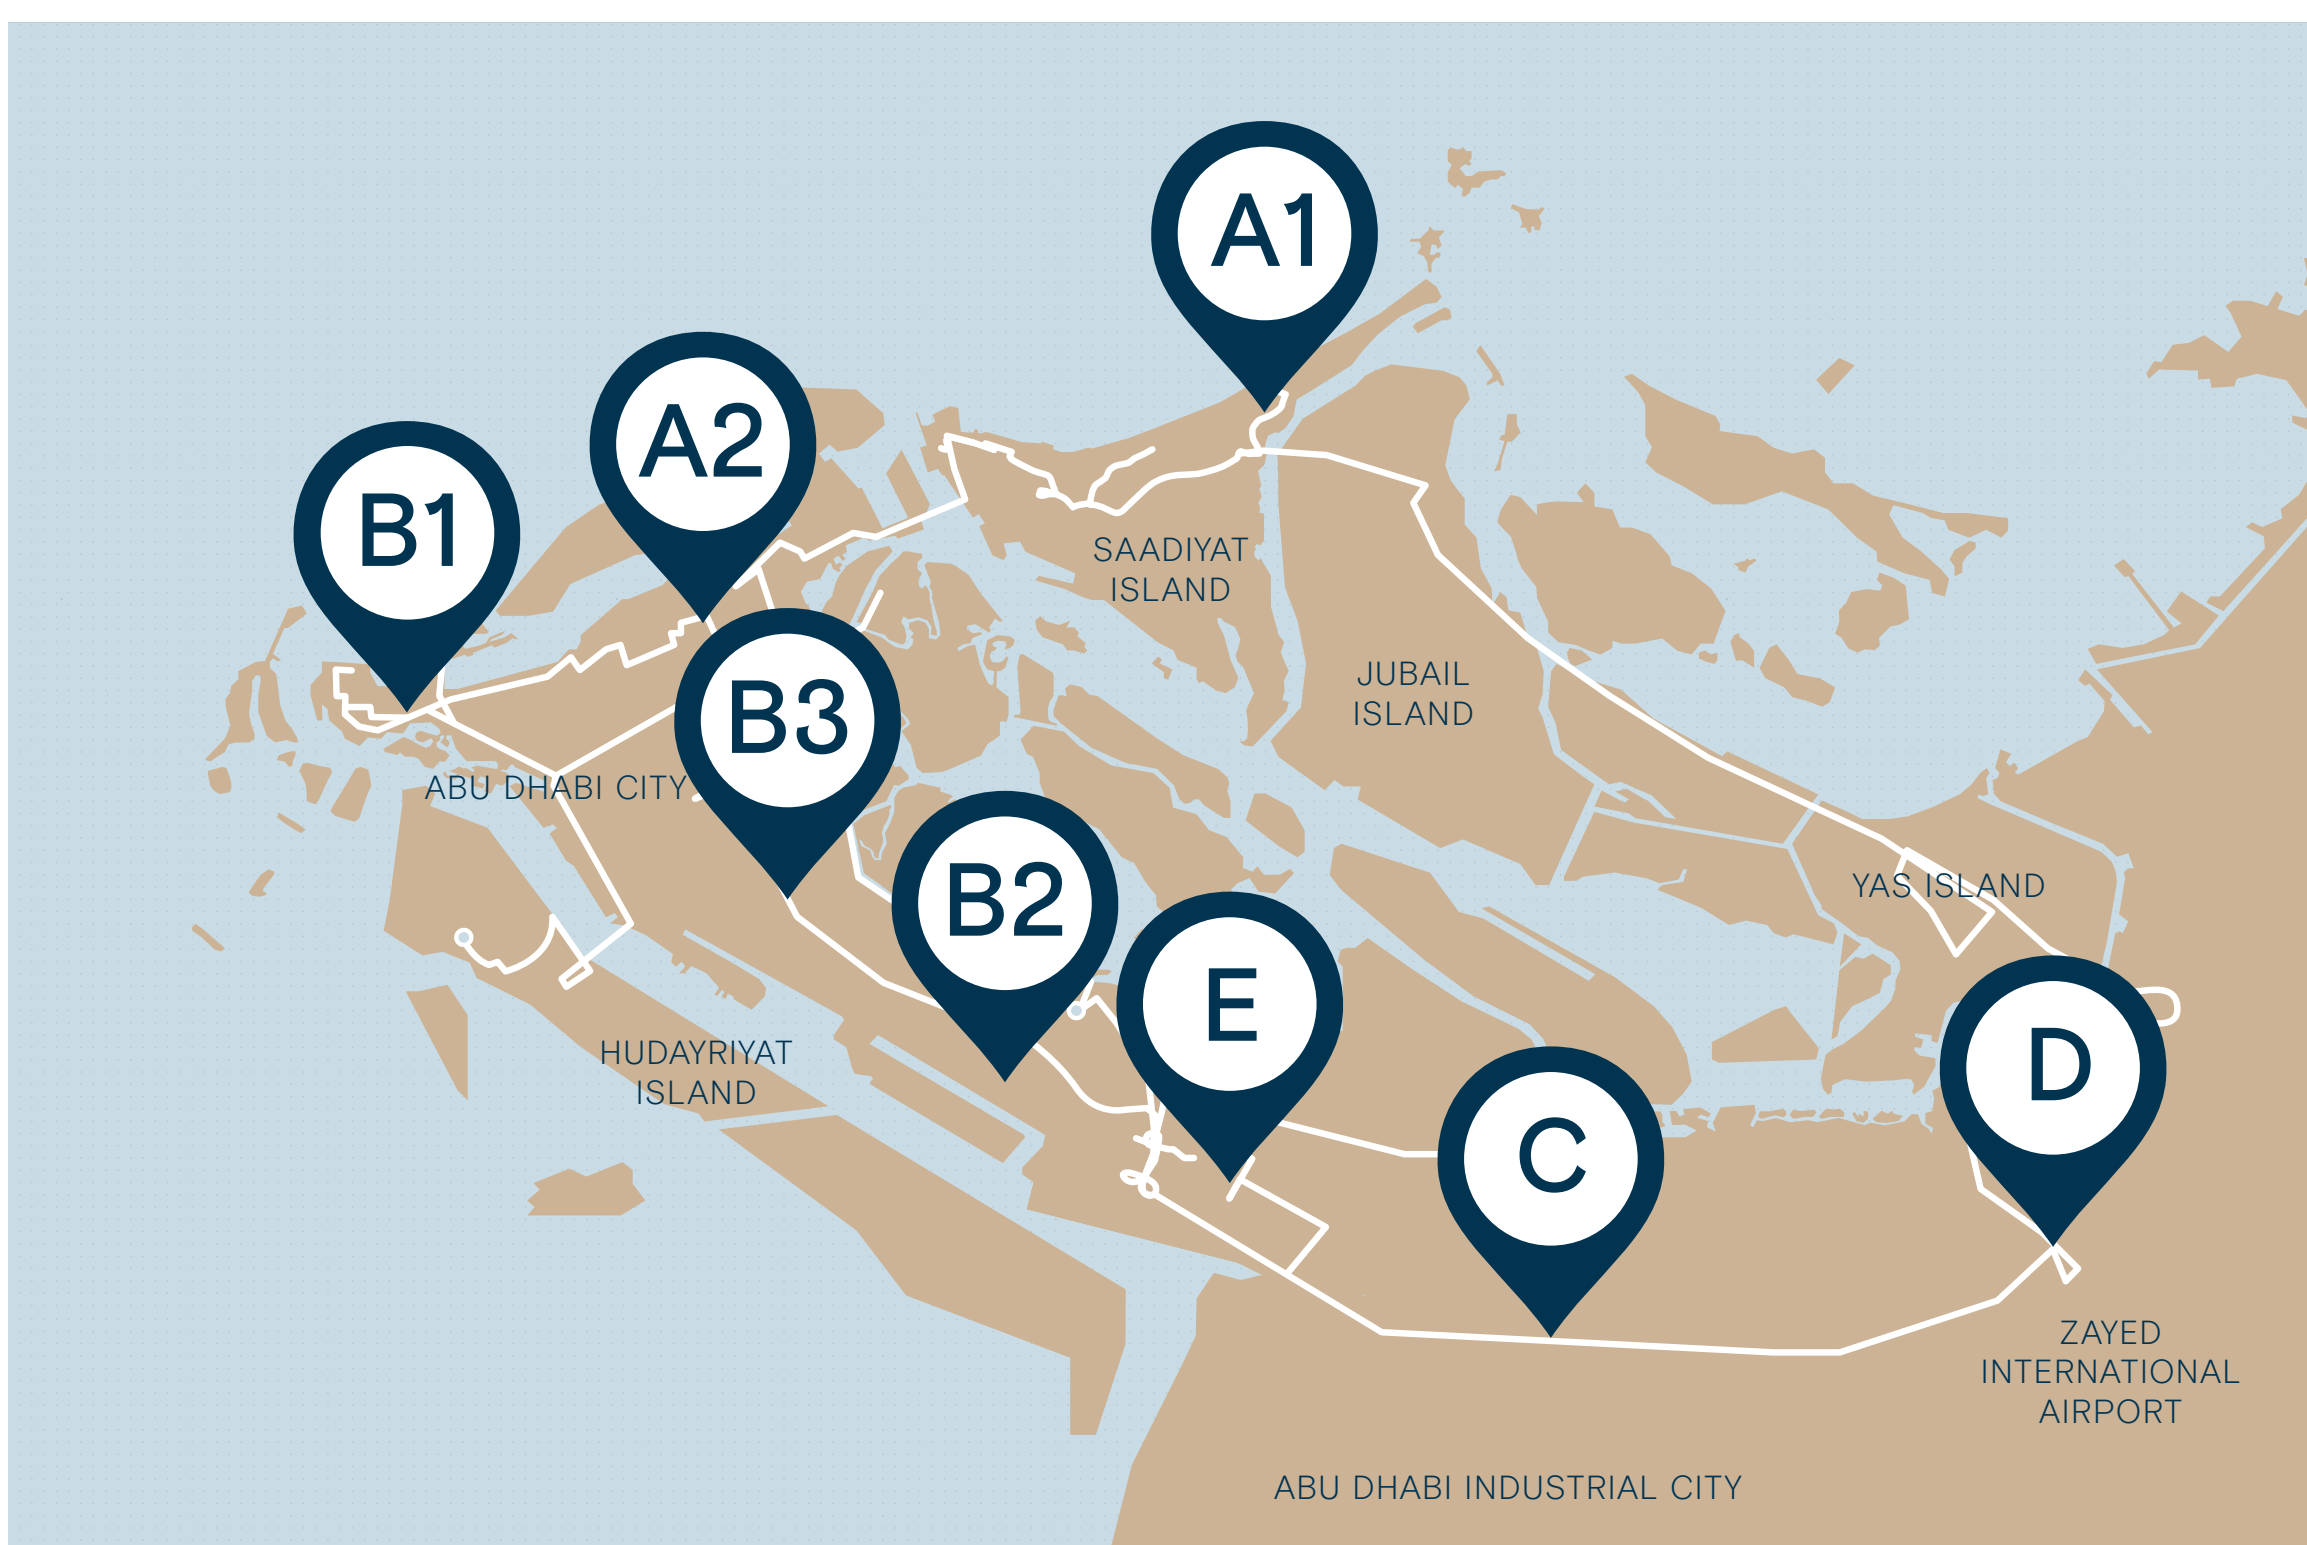

SCAN HERE
Scan here to access the Abu Dhabi bus timings

SHARE YOUR JOURNEY

@visitabudhabi
#inabudhabi

For more info, visit visitabudhabi.ae

THE SHUTTLE BUSES FOLLOW THE 8 ROUTES BELOW

ROUTE A1

- 1 Saadiyat Rotana Resort & Villas
- 2 St. Regis - Saadiyat
- 3 Manarat Al Saadiyat / Berklee Abu Dhabi
- 4 Mamsha Al Saadiyat
- 5 Louvre Abu Dhabi
- 6 Abraham Family House

ROUTE A2

- 7 Mamsha Al Saadiyat
- 8 City Seasons Al Hamra Hotel
- 9 Novel Hotel City Center
- 10 WTC Mall
- 11 Qasr Al Hosn
- 12 Qasr Al Watan

ROUTE B1

- 13 Grand Hyatt Abu Dhabi Hotel
- 14 Etihad Towers
- 15 St. Regis - Corniche
- 16 Heritage Village
- 17 Rixos Marina / Marina Mall
- 18 The Founder's Memorial / Emirates Palace
- 19 Qasr Al Watan

ROUTE B2

- 20 Qasr Al Watan
- 21 Grand Millennium Al Wahda
- 22 Umm Al Emarat Park / Millennium Al Rawdah Hotel
- 23 Sheikh Zayed Grand Mosque

ROUTE B3

- 24 Abu Dhabi Cruise Terminal
- 25 Warehouse 421
- 26 Souq Al Mina
- 27 Rosewood Abu Dhabi
- 28 Reem Mall
- 29 Sheikh Zayed Grand Mosque

ROUTE C

- 30 Zayed International Airport
- 31 Premier Inn Abu Dhabi Airport
- 32 Ritz-Carlton Abu Dhabi Grand Canal
- 33 Sheikh Zayed Grand Mosque
- 34 Andaz Capital Gate Hotel

ROUTE D

- 35 Zayed International Airport
- 36 Emirates Park Zoo & Resort
- 37 Warner Bros. World Abu Dhabi / Yas Waterworld
- 38 Ferrari World Abu Dhabi
- 39 Mamsha Al Saadiyat

ROUTE E

- 40 Fairmont Bab Al Bahr
- 41 Shangri-La Qaryat Al Beri
- 42 Al Qana
- 43 Ritz-Carlton Abu Dhabi Grand Canal
- 44 Sheikh Zayed Grand Mosque