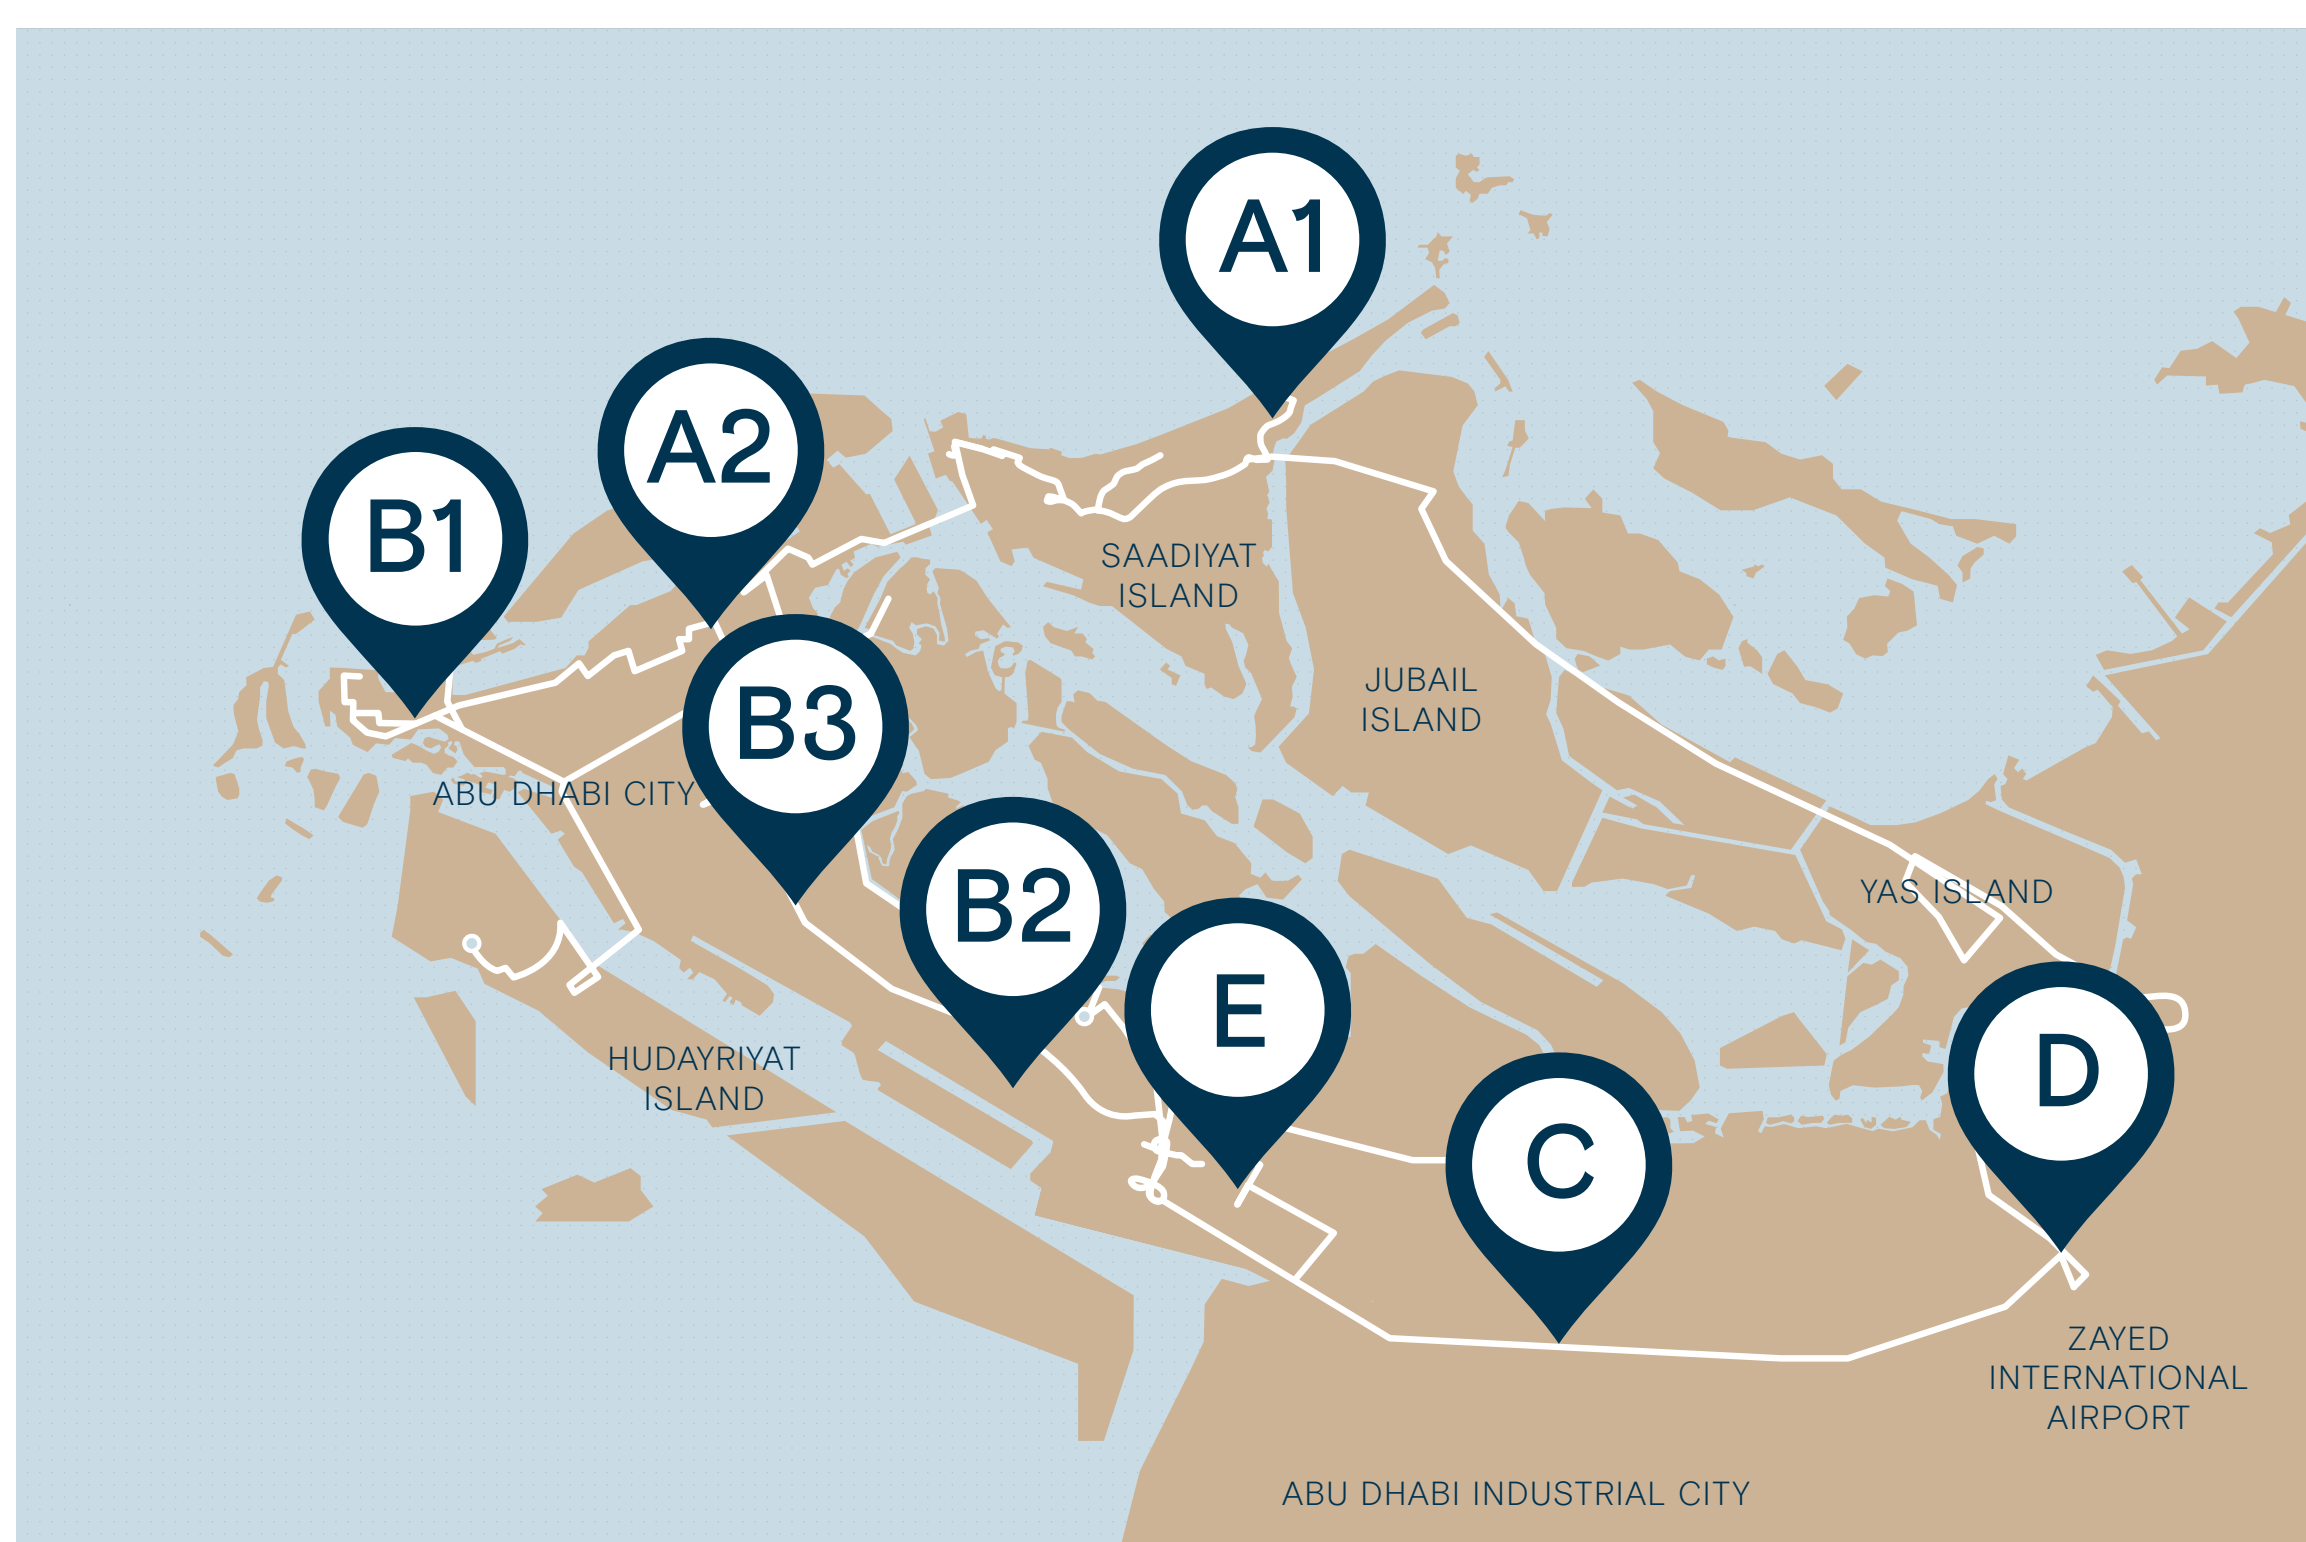

SCAN HERE
Scan here to access the Abu Dhabi bus timings

SHARE YOUR JOURNEY

@visitabudhabi
#inabudhabi

For more info, visit visitabudhabi.ae

THE SHUTTLE BUSES FOLLOW THE 8 ROUTES BELOW

ROUTE A1

- 1 Saadiyat Rotana Resort & Villas
- 2 St. Regis - Saadiyat
- 3 Manarat Al Saadiyat / Berklee Abu Dhabi
- 4 Mamsha Al Saadiyat
- 5 Louvre Abu Dhabi
- 6 Abrahamic Family House

ROUTE B1

- 10 Grand Hyatt Abu Dhabi Hotel
- 11 Etihad Towers
- 12 St. Regis - Corniche
- 13 Heritage Village
- 14 Rixos Marina / Marina Mall
- 15 The Founder's Memorial / Emirates Palace
- 16 Qasr Al Watan

ROUTE B3

- 20 Abu Dhabi Cruise Terminal
- 21 Warehouse 421
- 22 Souq Al Mina
- 23 Rosewood Abu Dhabi
- 24 Reem Mall
- 25 Sheikh Zayed Grand Mosque

ROUTE D

- 30 Zayed International Airport
- 31 Emirates Park Zoo & Resort
- 32 Warner Bros. World Abu Dhabi / Yas Waterworld
- 33 Ferrari World Abu Dhabi
- 34 Mamsha Al Saadiyat

ROUTE A2

- 7 Mamsha Al Saadiyat
- 8 City Seasons Al Hamra Hotel
- 9 Novel Hotel City Center
- 10 WTC Mall
- 11 Qasr Al Hosn
- 12 Qasr Al Watan

ROUTE B2

- 20 Qasr Al Watan
- 21 Grand Millennium Al Wahda
- 22 Umm Al Emarat Park / Millennium Al Rawdah Hotel
- 23 Sheikh Zayed Grand Mosque

ROUTE C

- 30 Zayed International Airport
- 31 Premier Inn Abu Dhabi Airport
- 32 Ritz-Carlton Abu Dhabi Grand Canal
- 33 Sheikh Zayed Grand Mosque
- 34 Andaz Capital Gate Hotel

ROUTE E

- 40 Fairmont Bab Al Bahr
- 41 Shangri-La Qaryat Al Beri
- 42 Al Qana
- 43 Ritz-Carlton Abu Dhabi Grand Canal
- 44 Sheikh Zayed Grand Mosque