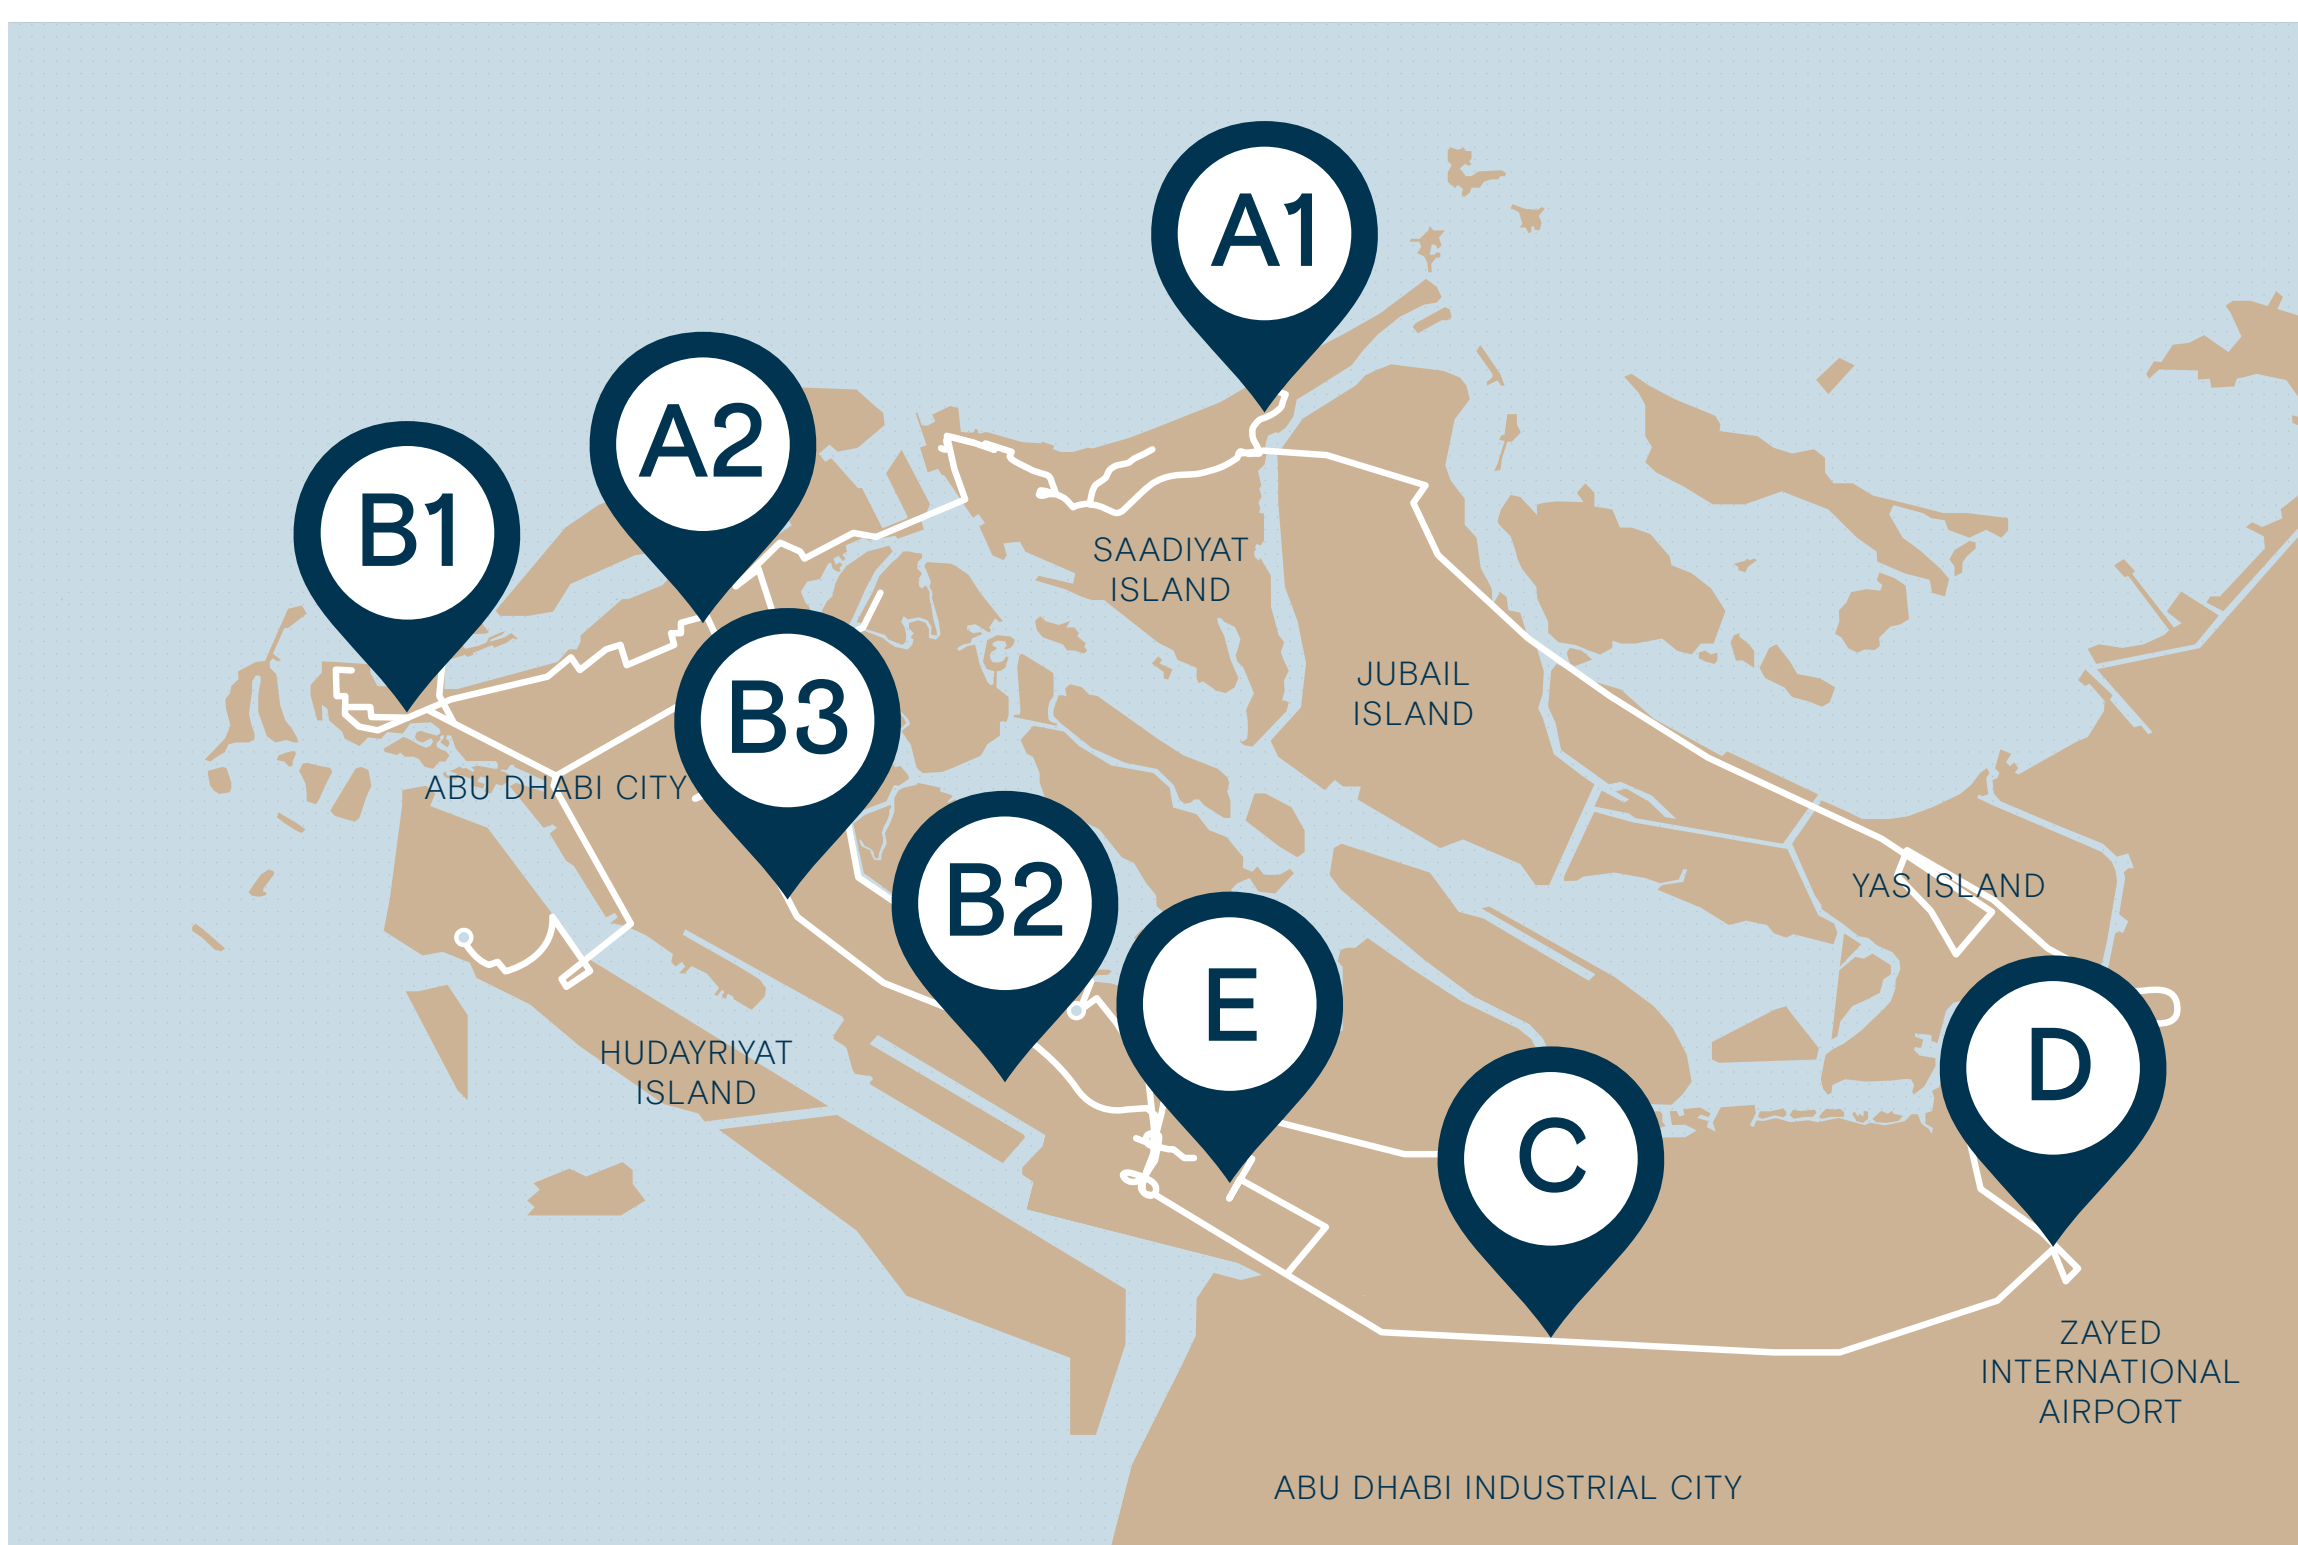

SCAN HERE
Scan here to access the Abu Dhabi bus timings

SHARE YOUR JOURNEY

@visitabudhabi #inabudhabi

For more info, visit visitabudhabi.ae

THE SHUTTLE BUSES FOLLOW THE 8 ROUTES BELOW

ROUTE A1

- 1 Saadiyat Rotana Resort & Villas
- 2 St. Regis - Saadiyat
- 3 Manarat Al Saadiyat / Berklee Abu Dhabi
- 4 Mamsha Al Saadiyat
- 5 Louvre Abu Dhabi
- 6 Abraham Family House

ROUTE A2

- 7 Mamsha Al Saadiyat
- 8 City Seasons Al Hamra Hotel
- 9 Novel Hotel City Center
- 10 WTC Mall
- 11 Qasr Al Hosn
- 12 Qasr Al Watan

ROUTE B1

- 13 Grand Hyatt Abu Dhabi Hotel
- 14 Etihad Towers
- 15 St. Regis - Corniche
- 16 Heritage Village
- 17 Rixos Marina / Marina Mall
- 18 The Founder's Memorial / Emirates Palace
- 19 Qasr Al Watan

ROUTE B2

- 20 Qasr Al Watan
- 21 Grand Millennium Al Wahda
- 22 Umm Al Emarat Park / Millennium Al Rawdah Hotel
- 23 Sheikh Zayed Grand Mosque

ROUTE B3

- 24 Abu Dhabi Cruise Terminal
- 25 Warehouse 421
- 26 Souq Al Mina
- 27 Rosewood Abu Dhabi
- 28 Reem Mall
- 29 Sheikh Zayed Grand Mosque

ROUTE C

- 30 Zayed International Airport
- 31 Premier Inn Abu Dhabi Airport
- 32 Ritz-Carlton Abu Dhabi Grand Canal
- 33 Sheikh Zayed Grand Mosque
- 34 Andaz Capital Gate Hotel

ROUTE D

- 35 Zayed International Airport
- 36 Emirates Park Zoo & Resort
- 37 Warner Bros. World Abu Dhabi / Yas Waterworld
- 38 Ferrari World Abu Dhabi
- 39 Mamsha Al Saadiyat

ROUTE E

- 40 Fairmont Bab Al Bahr
- 41 Shangri-La Qaryat Al Beri
- 42 Al Qana
- 43 Ritz-Carlton Abu Dhabi Grand Canal
- 44 Sheikh Zayed Grand Mosque