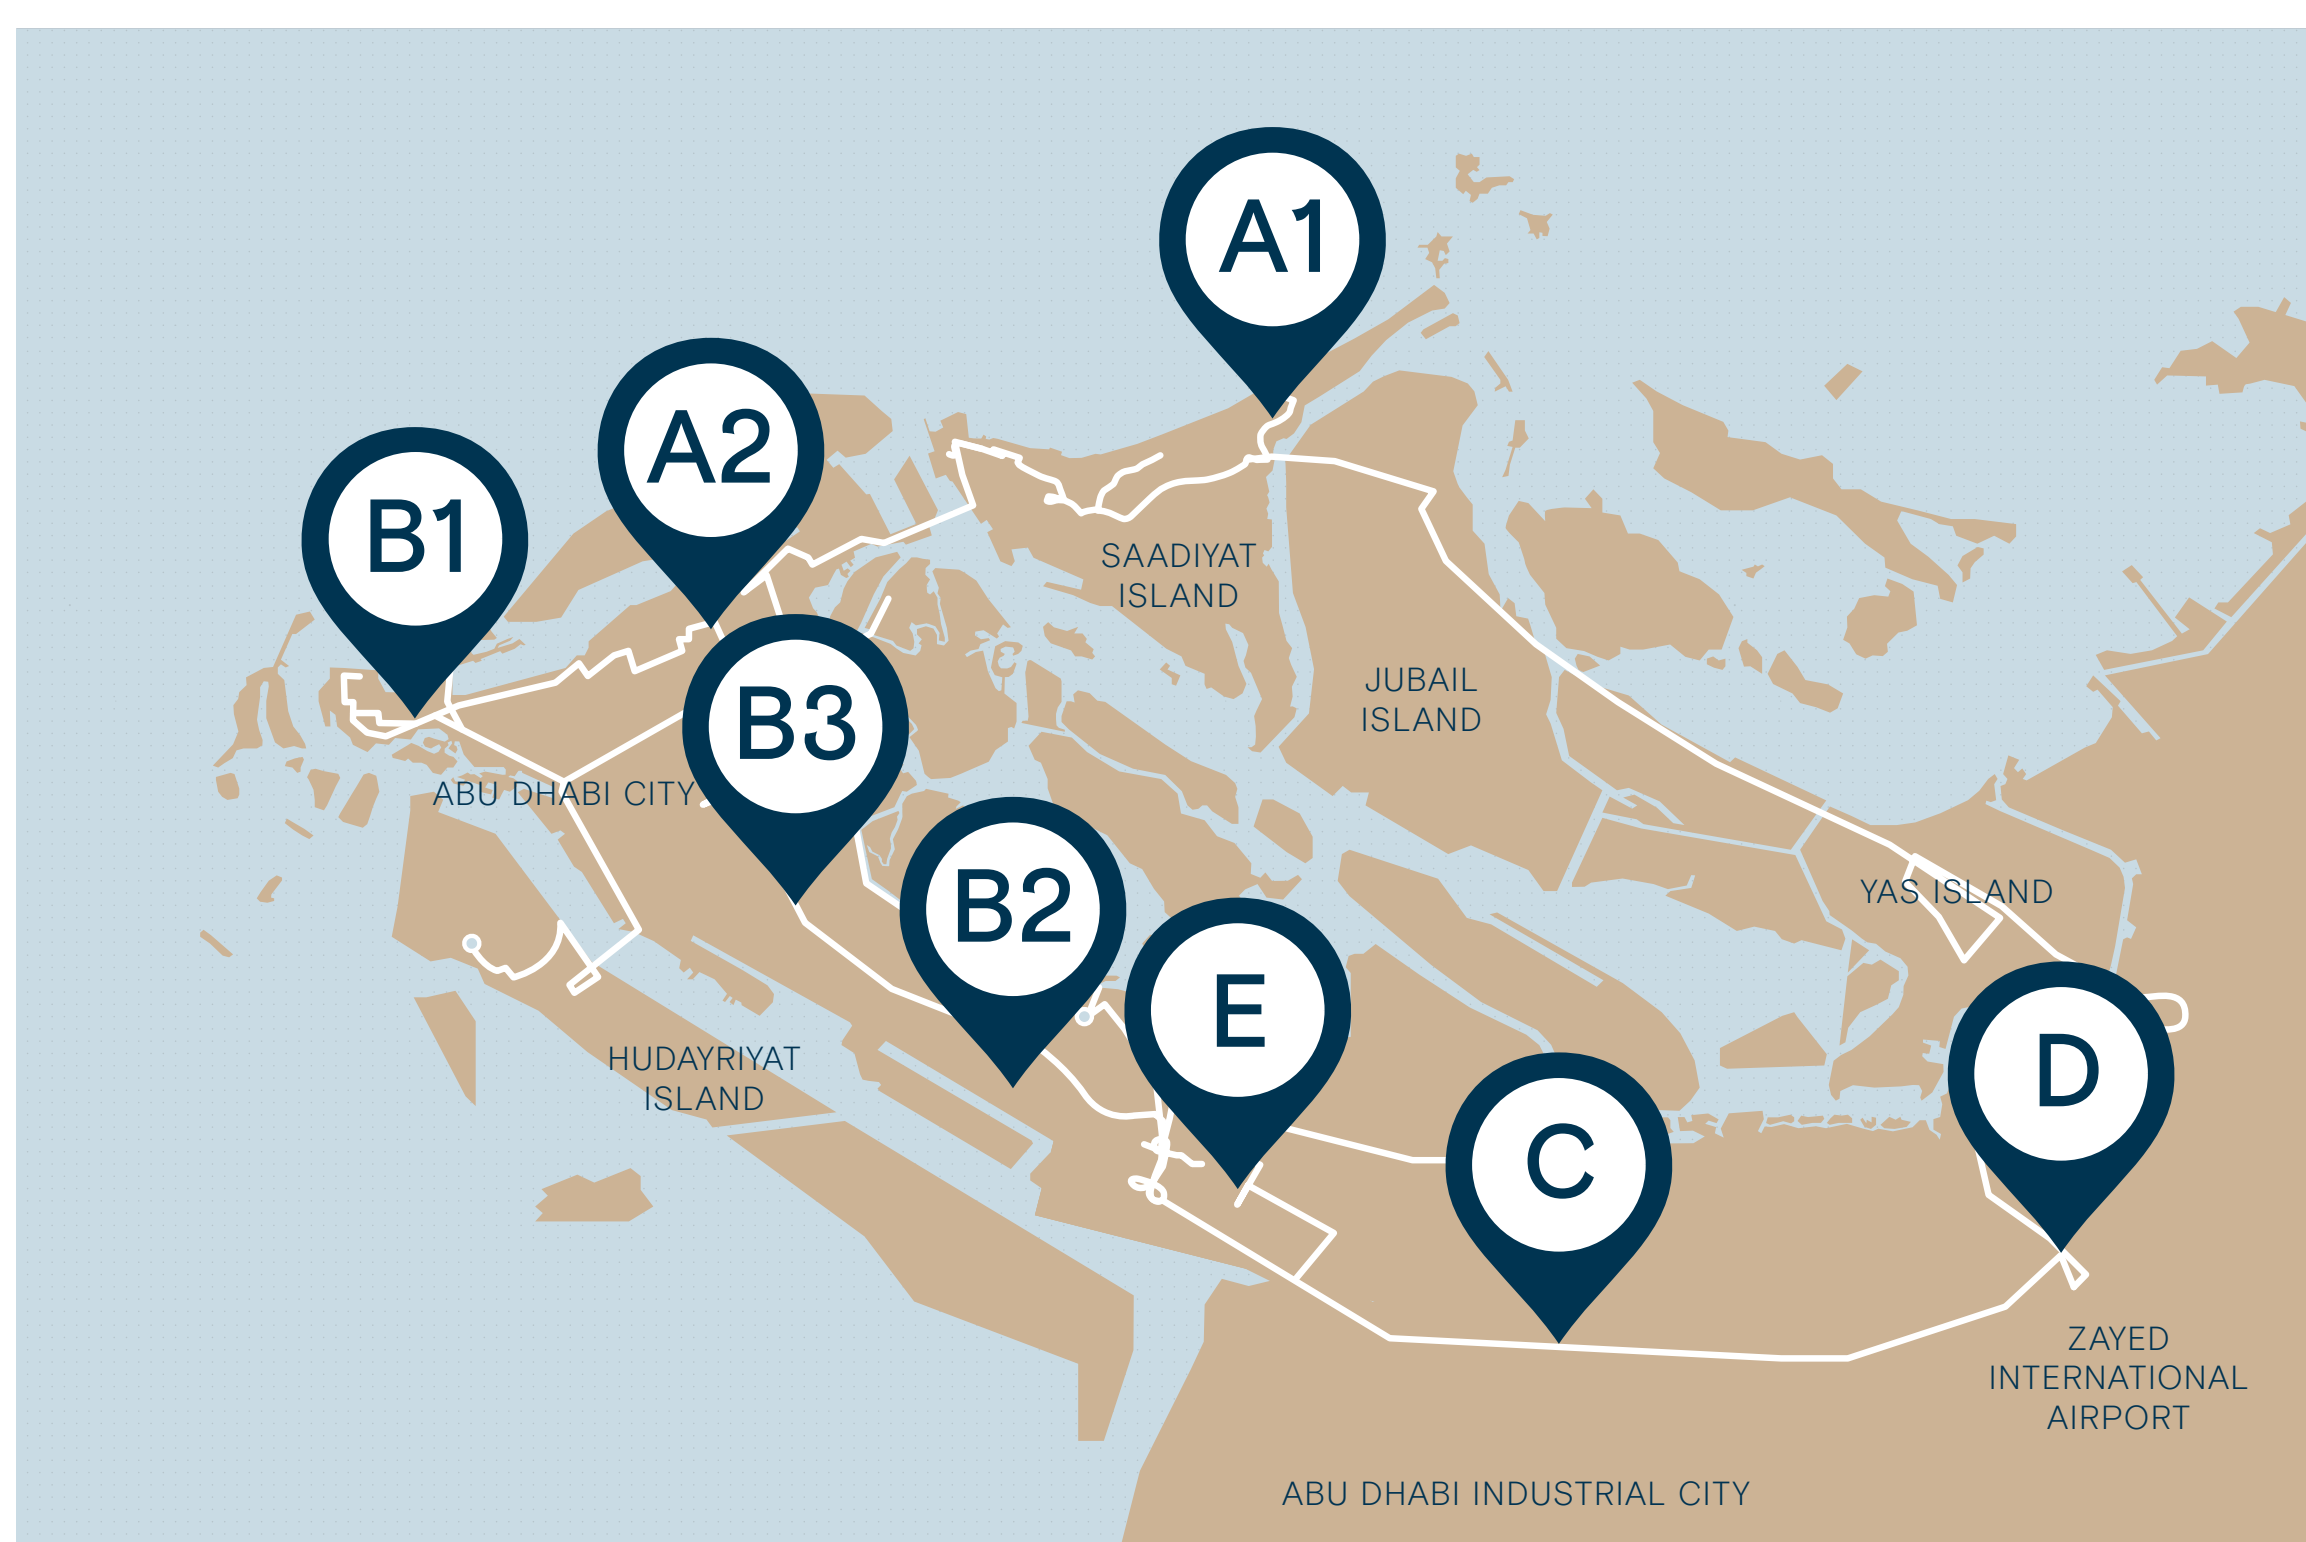

ROUTE C

- 30 Zayed International Airport
- 31 Premier Inn Abu Dhabi Airport
- 32 Ritz-Carlton Abu Dhabi Grand Canal
- 33 Sheikh Zayed Grand Mosque
- 34 Andaz Capital Gate Hotel

ROUTE D

- 35 Zayed International Airport
- 36 Emirates Park Zoo & Resort
- 37 Warner Bros. World Abu Dhabi / Yas Waterworld
- 38 Ferrari World Abu Dhabi
- 39 Mamsha Al Saadiyat

ROUTE E

- 40 Fairmont Bab Al Bahr
- 41 Shangri-La Qaryat Al Beri
- 42 Al Qana
- 43 Ritz-Carlton Abu Dhabi Grand Canal
- 44 Sheikh Zayed Grand Mosque

experience abu dhabi | ROUTE D

ROUTE D

Bus Number	36 Zayed International Airport		37 Emirates Park Zoo & Resort		38 Warner Bros. World Abu Dhabi / Yas Waterworld		39 Ferrari World Abu Dhabi		40 Mamsha Al Saadiyat	
	Arrival	Departure	Arrival	Departure	Arrival	Departure	Arrival	Departure	Arrival	Departure
B9	10:30	10:35	10:50	10:55	11:15	11:20	11:25	11:30	11:55	12:00
B10	12:15	12:20	12:35	12:40	13:00	13:05	13:10	13:15	13:40	13:45
B9	14:30	14:35	14:50	14:55	15:15	15:20	15:25	15:30	15:55	16:00
B10	16:15	16:20	16:35	16:40	17:00	17:05	17:10	17:15	17:40	17:45

Bus Number	40 Mamsha Al Saadiyat		39 Ferrari World Abu Dhabi		38 Warner Bros. World Abu Dhabi / Yas Waterworld		37 Emirates Park Zoo & Resort		36 Zayed International Airport	
	Arrival	Departure	Arrival	Departure	Arrival	Departure	Arrival	Departure	Arrival	Departure
B9	11:55	12:00	12:25	12:30	12:40	12:45	13:05	13:10	13:25	13:30
B10	13:40	13:45	14:10	14:15	14:25	14:30	14:50	14:55	15:10	15:15
B9	15:55	16:00	16:25	16:30	16:40	16:45	17:05	17:10	17:25	17:30
B10	17:40	17:45	18:10	18:15	18:25	18:30	18:50	18:55	20:25	20:30