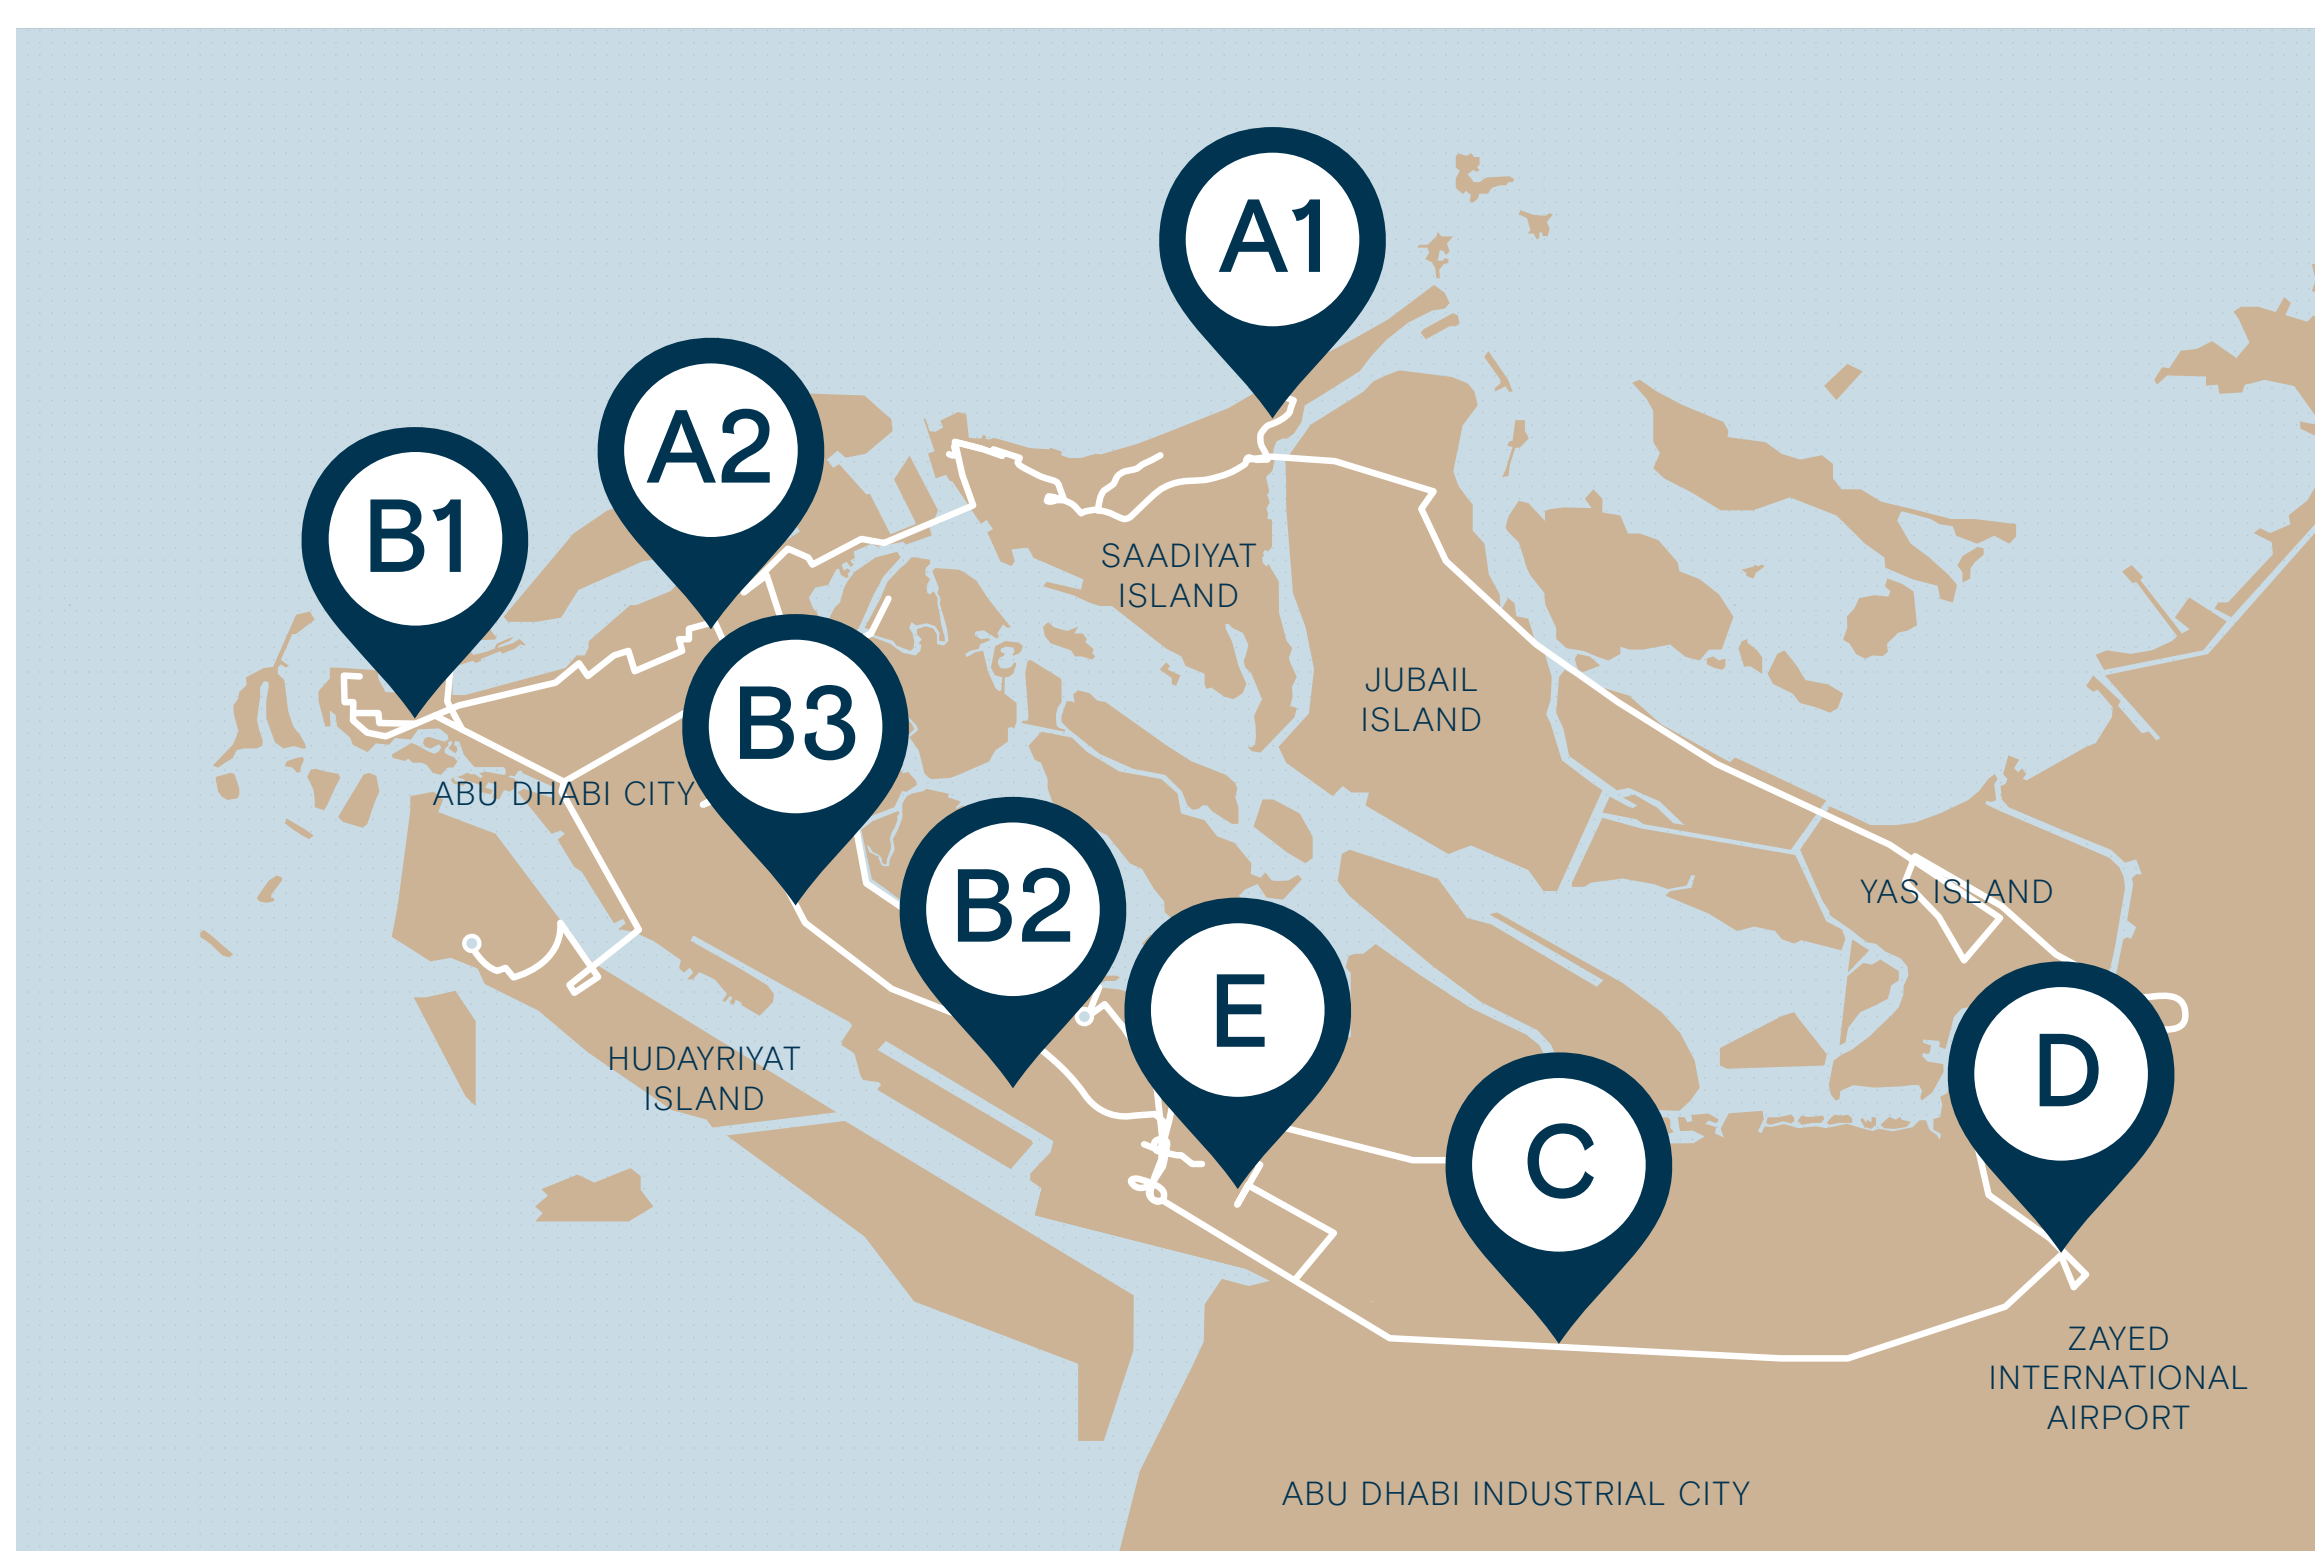

SCAN HERE

Scan here to access the Abu Dhabi bus timings

SHARE YOUR JOURNEY

@visitabudhabi
#inabudhabi

For more info, visit visitabudhabi.ae

THE SHUTTLE BUSES FOLLOW THE 8 ROUTES BELOW

ROUTE A1

- 1 Saadiyat Rotana Resort & Villas
- 2 St. Regis - Saadiyat
- 3 Manarat Al Saadiyat / Berklee Abu Dhabi
- 4 Mamsha Al Saadiyat
- 5 Louvre Abu Dhabi
- 6 Abrahamic Family House

ROUTE A2

- 7 Mamsha Al Saadiyat
- 8 City Seasons Al Hamra Hotel
- 9 Novel Hotel City Center
- 10 WTC Mall
- 11 Qasr Al Hosn
- 12 Qasr Al Watan

ROUTE B1

- 13 Grand Hyatt Abu Dhabi Hotel
- 14 Etihad Towers
- 15 St. Regis - Corniche
- 16 Heritage Village
- 17 Rixos Marina / Marina Mall
- 18 The Founder's Memorial / Emirates Palace
- 19 Qasr Al Watan

ROUTE B2

- 20 Qasr Al Watan
- 21 Grand Millennium Al Wahda
- 22 Umm Al Emarat Park / Millennium Al Rawdah Hotel
- 23 Sheikh Zayed Grand Mosque

ROUTE B3

- 24 Abu Dhabi Cruise Terminal
- 25 Warehouse 421
- 26 Souq Al Mina
- 27 Rosewood Abu Dhabi
- 28 Reem Mall
- 29 Sheikh Zayed Grand Mosque

ROUTE C

- 30 Zayed International Airport
- 31 Premier Inn Abu Dhabi Airport
- 32 Ritz-Carlton Abu Dhabi Grand Canal
- 33 Sheikh Zayed Grand Mosque
- 34 Andaz Capital Gate Hotel

ROUTE D

- 35 Zayed International Airport
- 36 Emirates Park Zoo & Resort
- 37 Warner Bros. World Abu Dhabi / Yas Waterworld
- 38 Ferrari World Abu Dhabi
- 39 Mamsha Al Saadiyat

ROUTE E

- 40 Fairmont Bab Al Bahr
- 41 Shangri-La Qaryat Al Beri
- 42 Al Qana
- 43 Ritz-Carlton Abu Dhabi Grand Canal
- 44 Sheikh Zayed Grand Mosque