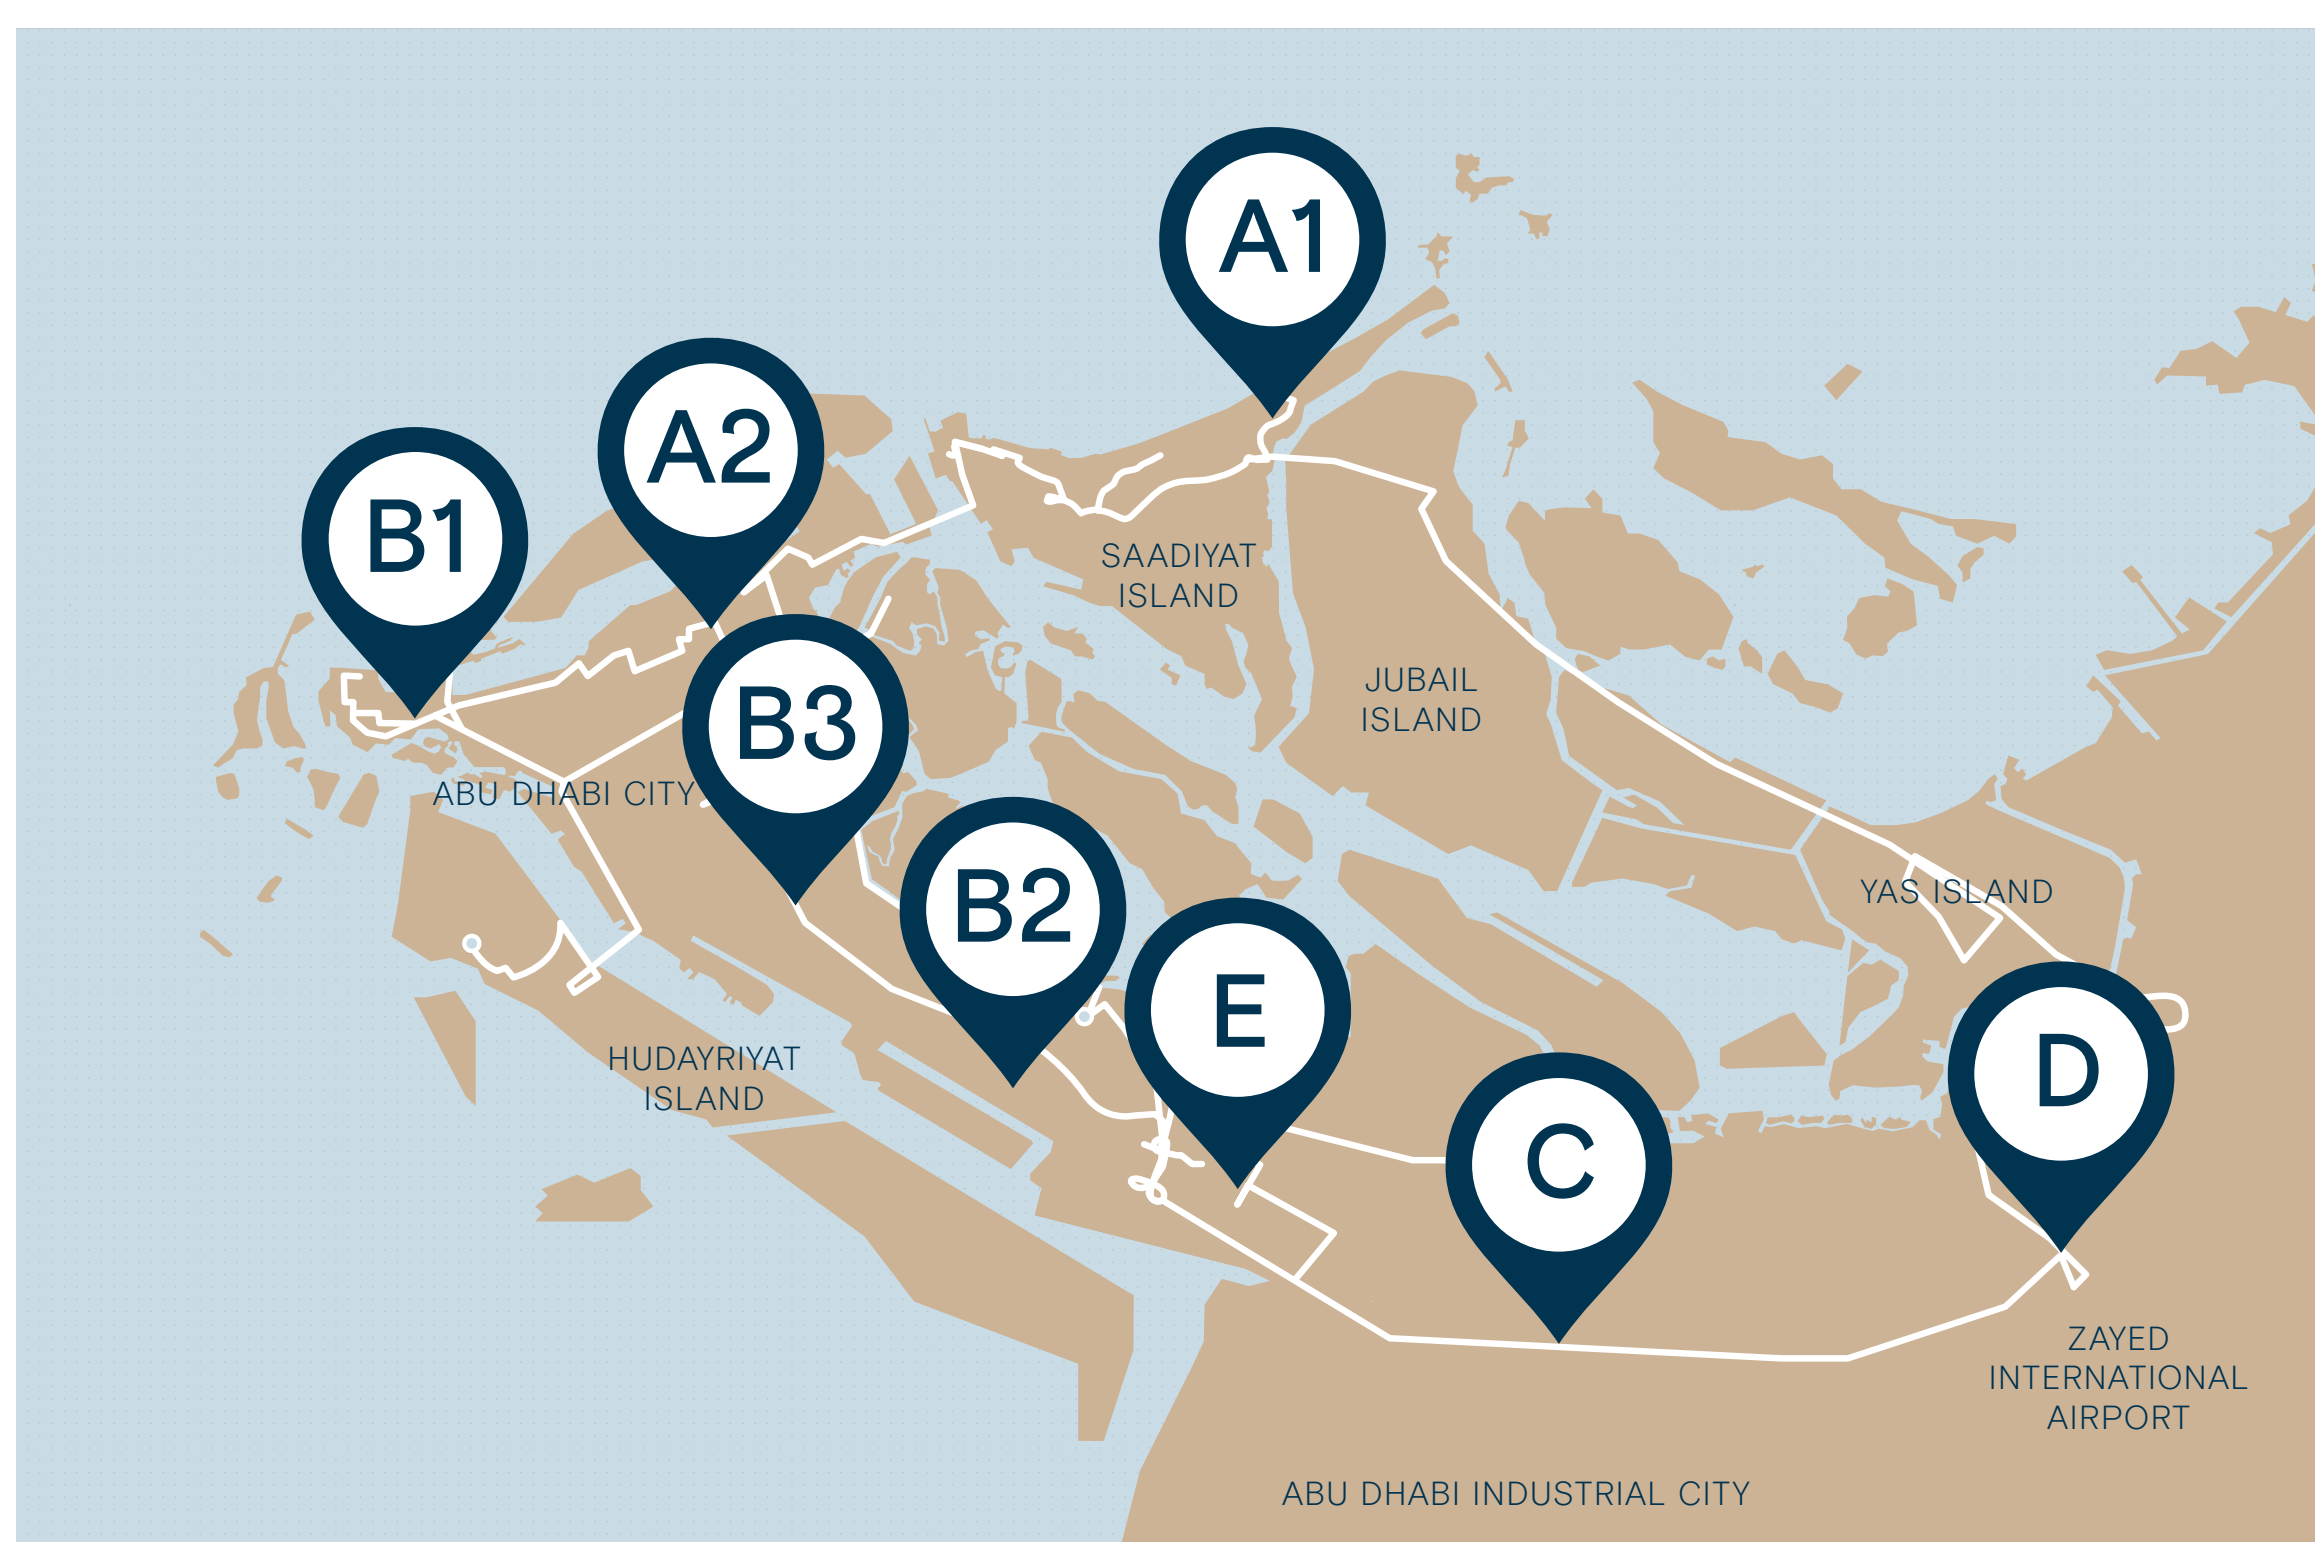

SCAN HERE

Scan here to access the Abu Dhabi bus timings

SHARE YOUR JOURNEY

@visitabudhabi
#inabudhabi

For more info, visit visitabudhabi.ae

THE SHUTTLE BUSES FOLLOW THE 8 ROUTES BELOW

ROUTE A1

- 1 Saadiyat Rotana Resort & Villas
- 2 St. Regis - Saadiyat
- 3 Manarat Al Saadiyat / Berklee Abu Dhabi
- 4 Mamsha Al Saadiyat
- 5 Louvre Abu Dhabi
- 6 Abrahamic Family House

ROUTE A2

- 7 Mamsha Al Saadiyat
- 8 City Seasons Al Hamra Hotel
- 9 Novel Hotel City Center
- 10 WTC Mall
- 11 Qasr Al Hosn
- 12 Qasr Al Watan

ROUTE B1

- 13 Grand Hyatt Abu Dhabi Hotel
- 14 Etihad Towers
- 15 St. Regis - Corniche
- 16 Heritage Village
- 17 Rixos Marina / Marina Mall
- 18 The Founder's Memorial / Emirates Palace
- 19 Qasr Al Watan

ROUTE B2

- 20 Qasr Al Watan
- 21 Grand Millennium Al Wahda
- 22 Umm Al Emarat Park / Millennium Al Rawdah Hotel
- 23 Sheikh Zayed Grand Mosque

ROUTE B3

- 24 Abu Dhabi Cruise Terminal
- 25 Warehouse 421
- 26 Souq Al Mina
- 27 Rosewood Abu Dhabi
- 28 Reem Mall
- 29 Sheikh Zayed Grand Mosque

ROUTE C

- 30 Zayed International Airport
- 31 Premier Inn Abu Dhabi Airport
- 32 Ritz-Carlton Abu Dhabi Grand Canal
- 33 Sheikh Zayed Grand Mosque
- 34 Andaz Capital Gate Hotel

ROUTE D

- 35 Zayed International Airport
- 36 Emirates Park Zoo & Resort
- 37 Warner Bros. World Abu Dhabi / Yas Waterworld
- 38 Ferrari World Abu Dhabi
- 39 Mamsha Al Saadiyat

ROUTE E

- 40 Fairmont Bab Al Bahr
- 41 Shangri-La Qaryat Al Beri
- 42 Al Qana
- 43 Ritz-Carlton Abu Dhabi Grand Canal
- 44 Sheikh Zayed Grand Mosque