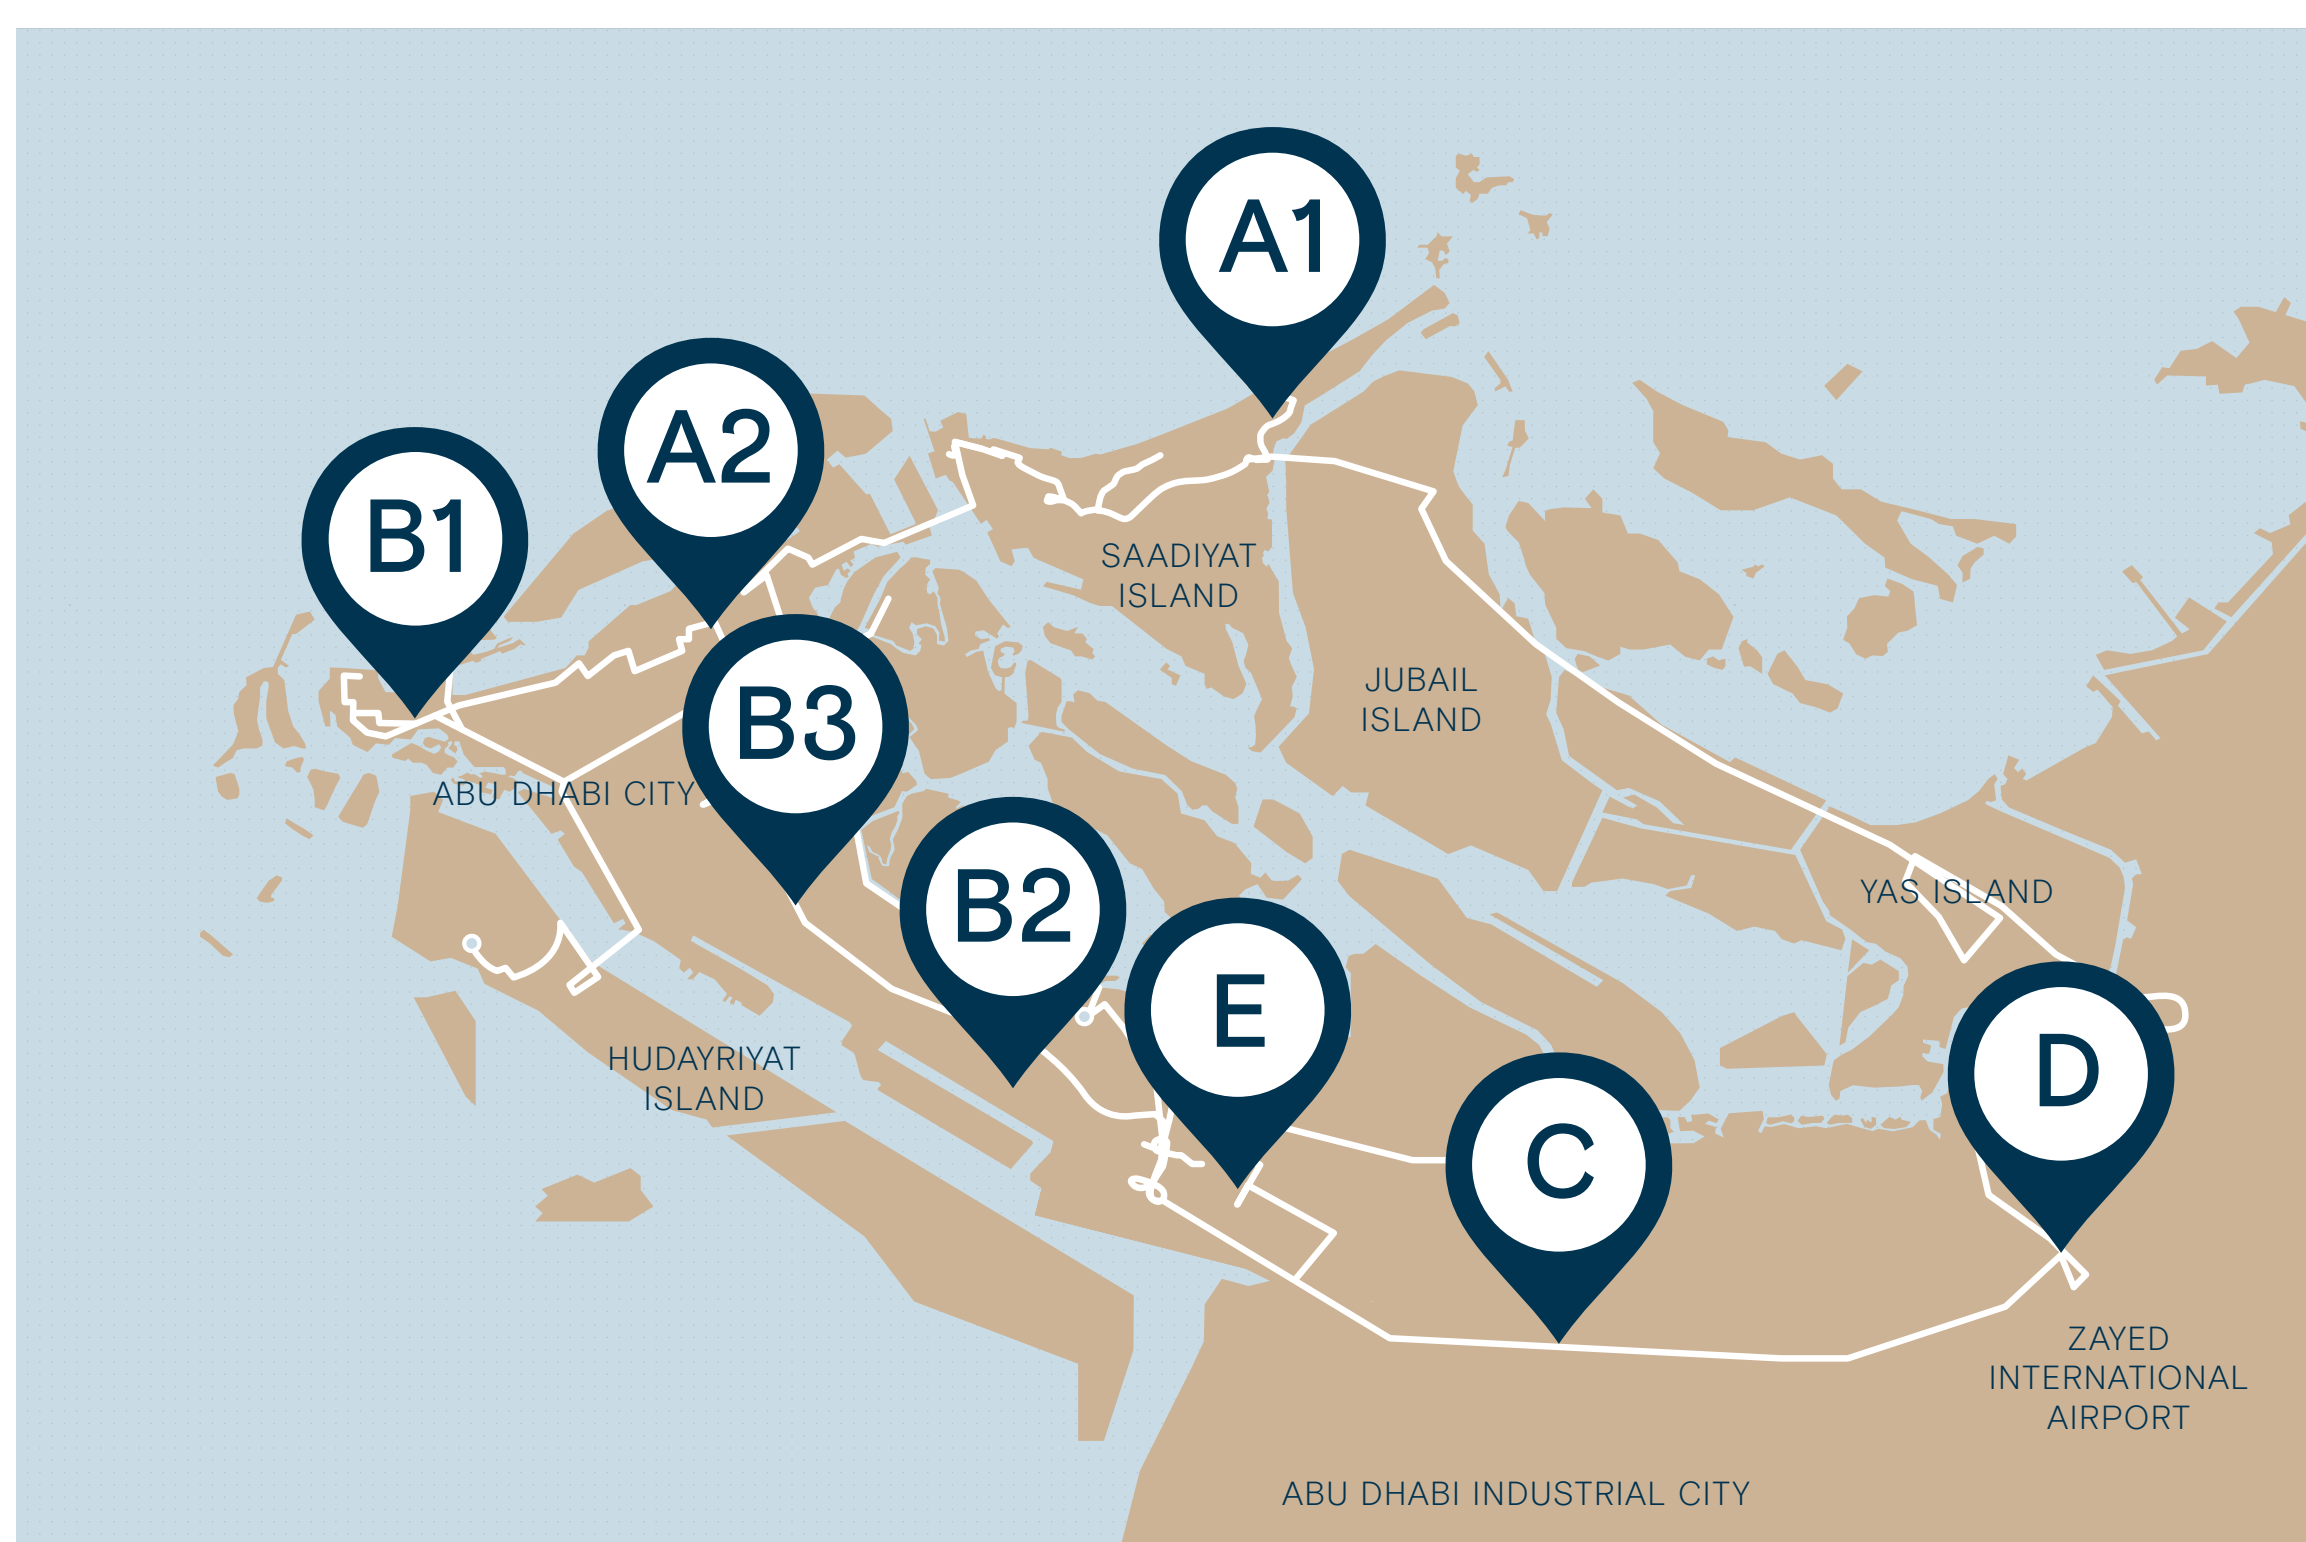

SCAN HERE

Scan here to access the Abu Dhabi bus timings

SHARE YOUR JOURNEY

@visitabudhabi
#inabudhabi

For more info, visit visitabudhabi.ae

THE SHUTTLE BUSES FOLLOW THE 8 ROUTES BELOW

ROUTE A1

- 1 Saadiyat Rotana Resort & Villas
- 2 St. Regis - Saadiyat
- 3 Manarat Al Saadiyat / Berklee Abu Dhabi
- 4 Mamsha Al Saadiyat
- 5 Louvre Abu Dhabi
- 6 Abrahamic Family House

ROUTE A2

- 7 Mamsha Al Saadiyat
- 8 City Seasons Al Hamra Hotel
- 9 Novel Hotel City Center
- 10 WTC Mall
- 11 Qasr Al Hosn
- 12 Qasr Al Watan

ROUTE B1

- 13 Grand Hyatt Abu Dhabi Hotel
- 14 Etihad Towers
- 15 St. Regis - Corniche
- 16 Heritage Village
- 17 Rixos Marina / Marina Mall
- 18 The Founder's Memorial / Emirates Palace
- 19 Qasr Al Watan

ROUTE B2

- 20 Qasr Al Watan
- 21 Grand Millennium Al Wahda
- 22 Umm Al Emarat Park / Millennium Al Rawdah Hotel
- 23 Sheikh Zayed Grand Mosque

ROUTE B3

- 24 Abu Dhabi Cruise Terminal
- 25 Warehouse 421
- 26 Souq Al Mina
- 27 Rosewood Abu Dhabi
- 28 Reem Mall
- 29 Sheikh Zayed Grand Mosque

ROUTE C

- 30 Zayed International Airport
- 31 Premier Inn Abu Dhabi Airport
- 32 Ritz-Carlton Abu Dhabi Grand Canal
- 33 Sheikh Zayed Grand Mosque
- 34 Andaz Capital Gate Hotel

ROUTE D

- 35 Zayed International Airport
- 36 Emirates Park Zoo & Resort
- 37 Warner Bros. World Abu Dhabi / Yas Waterworld
- 38 Ferrari World Abu Dhabi
- 39 Mamsha Al Saadiyat

ROUTE E

- 40 Fairmont Bab Al Bahr
- 41 Shangri-La Qaryat Al Beri
- 42 Al Qana
- 43 Ritz-Carlton Abu Dhabi Grand Canal
- 44 Sheikh Zayed Grand Mosque